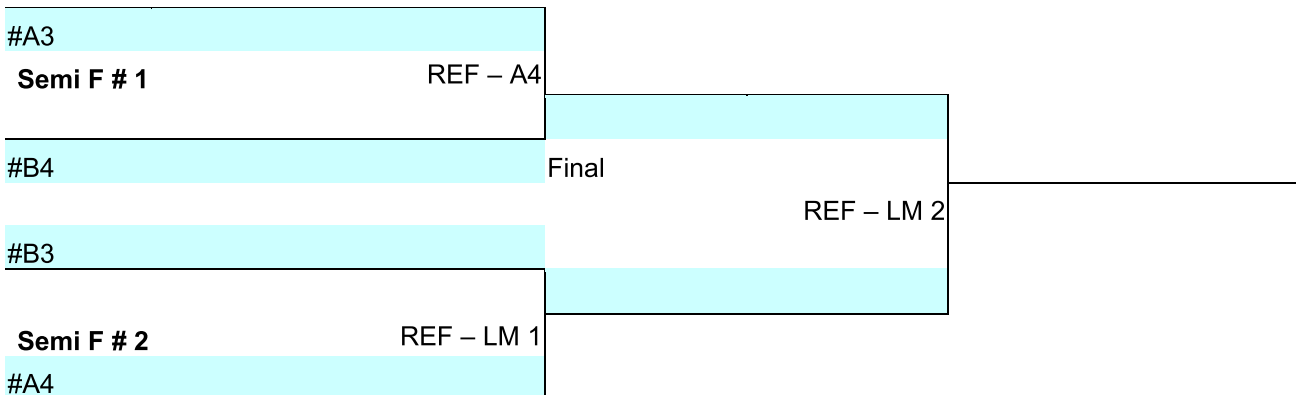

TOURNAMENT:

Marion Magic Winter Wipeout

Date: January 22, 2022

Gym Site:

Marion High School – GOLD GYM

Div. Gender & Age/Level 15u G

Site Address:

675 South 15th Street Marion, IA 52302

Game Format: 3 Sets to 25 pts, start 0-0

GOLD BRACKET – COURT 1

Playoffs	Semi # 1		Semi #2		Finals	
	#1	#4	#2	#3	WM1	WM2
Set 1						
Set 2						
Set 3						
Pt Diff						
Won						
Loss						

SILVER BRACKET – COURT 2

Playoffs	Semi # 1		Semi #2		Finals	
	#1	#4	#2	#3	WM1	WM2
Set 1						
Set 2						
Set 3						
Pt Diff						
Won						
Loss						