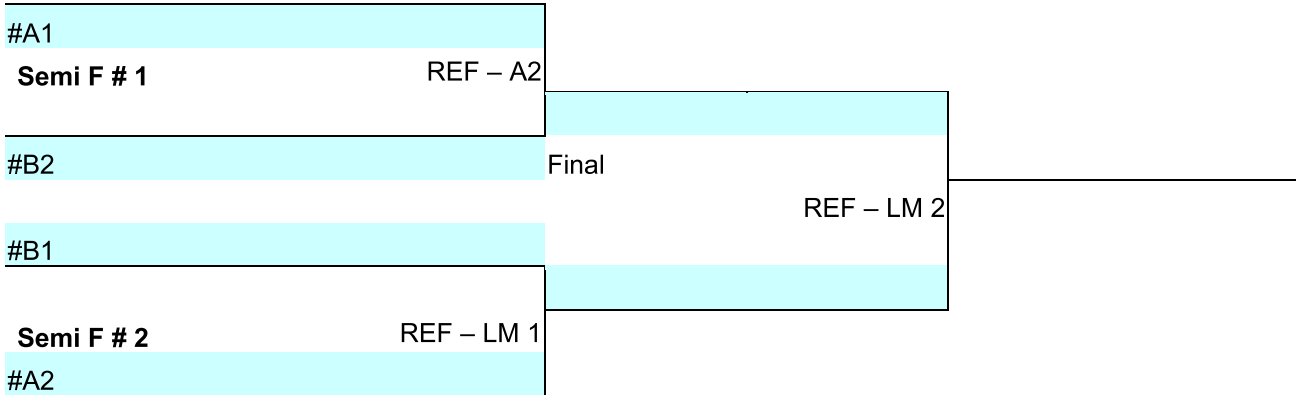

TOURNAMENT:

Marion Magic Winter Wipeout

Date: January 22, 2022

Gym Site:

Marion High School – GOLD GYM

Div. Gender & Age/Level 15u G

Site Address:

675 South 15th Street Marion, IA 52302

Game Format: 3 Sets to 25 pts, start 0-0

GOLD BRACKET – COURT 1

Playoffs	Semi # 1		Semi #2		Finals	
	#1	#4	#2	#3	WM1	WM2
Set 1						
Set 2						
Set 3						
Pt Diff						
Won						
Loss						

SILVER BRACKET – COURT 2

Playoffs	Semi # 1		Semi #2		Finals	
	#1	#4	#2	#3	WM1	WM2
Set 1						
Set 2						
Set 3						
Pt Diff						
Won						
Loss						