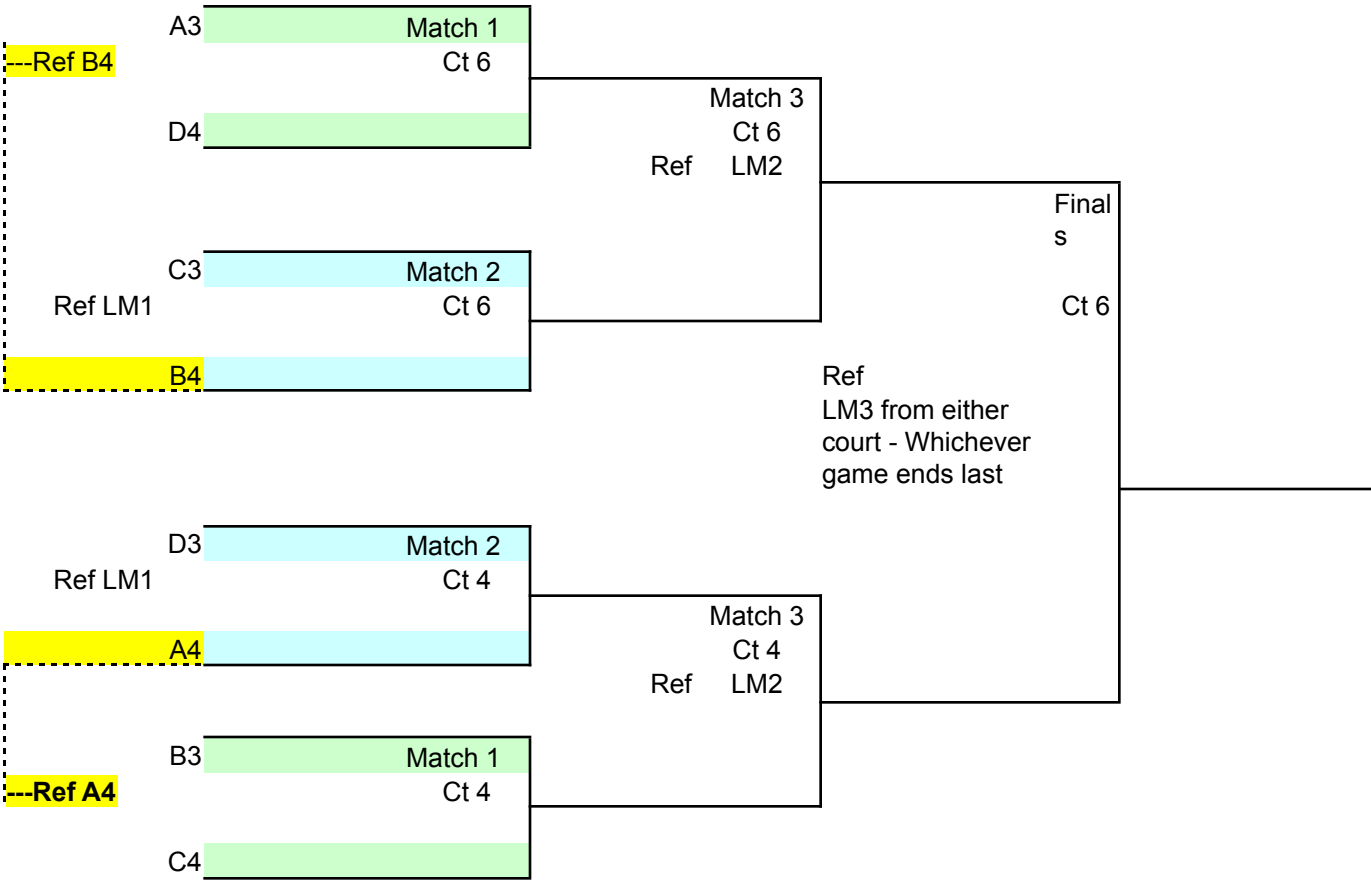

Rockets Blast – 16/17 Gold	Date: 2-13-22
U of Iowa Fieldhouse, 225 South Grand Iowa City, IA South Gym	All full matches. Quarter & Semis start first 2 sets at 4-4.

Consolation Bracket

Playoffs	Match 1 Ct 6		Match 2 Ct 6		Match 3 Ct 6		Finals Ct 6	
	A3	D4	C3	B4	WM1	WM2	WCt 1	WCt2
Game 1								
Game 2								
Game 3								
Pt Dif								
Won								
Loss								

Playoffs	Match 1 Ct 4		Match 2 Ct 4		Match 3 Ct 4	
	B3	C4	D3	A4	WM1	WM2
Game 1						
Game 2						
Game 3						
Pt Dif						
Won						
Loss