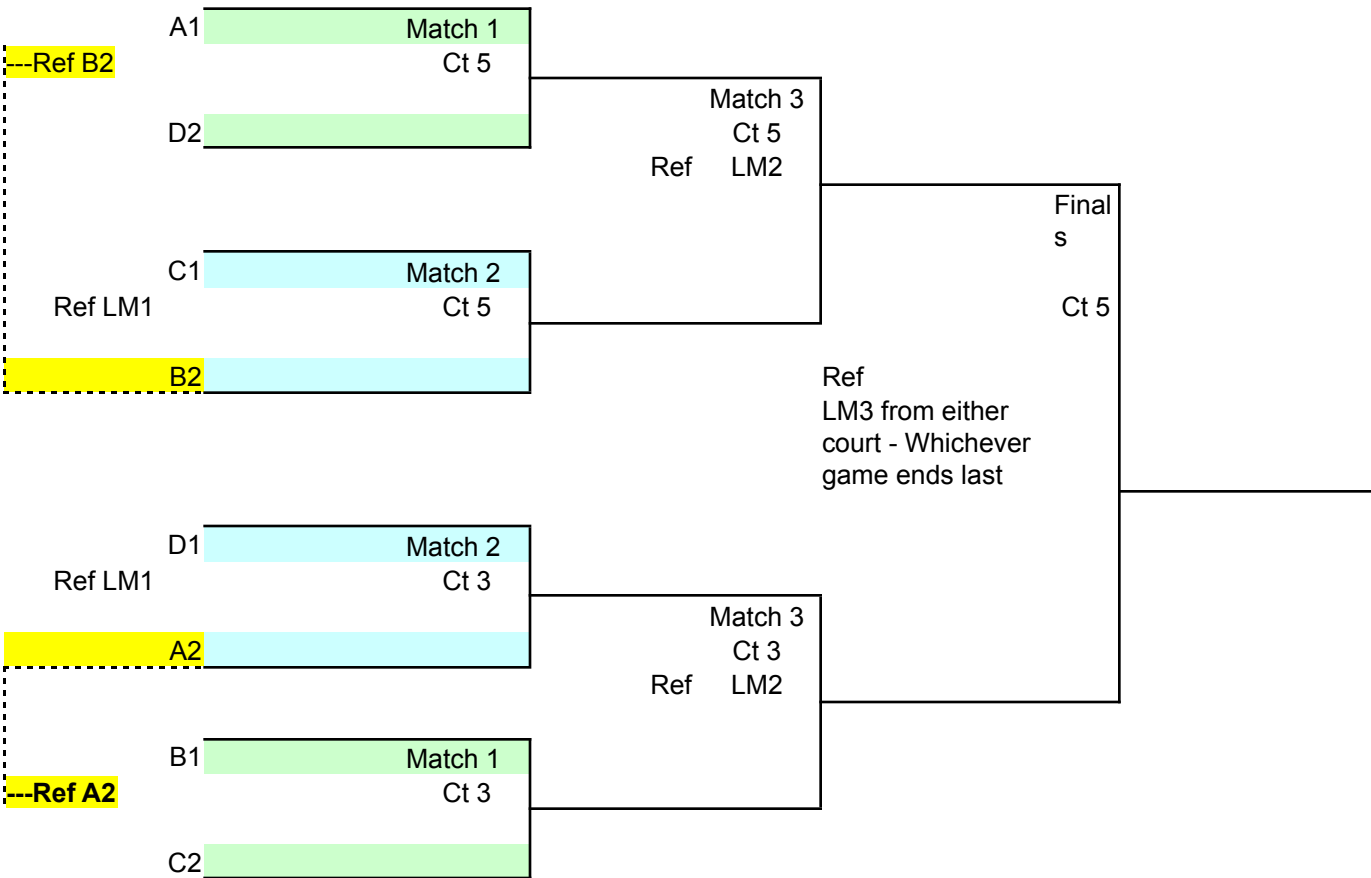

Rockets Blast – 16/17 Gold	Date: 2-13-22
U of Iowa Fieldhouse, 225 South Grand Iowa City, IA South Gym	All full matches. Quarter & Semis start first 2 sets at 4-4.

Championship Bracket

Playoffs	Match 1 Ct 5		Match 2 Ct 5		Match 3 Ct 5		Finals Ct 5	
	A1	D2	C1	B2	WM1	WM2	WCt 1	WCt2
Game 1								
Game 2								
Game 3								
Pt Dif								
Won								
Loss								

Playoffs	Match 1 Ct 3		Match 2 Ct 3		Match 3 Ct 3	
	B1	C2	D1	A2	WM1	WM2
Game 1						
Game 2						
Game 3						
Pt Dif						
Won						
Loss