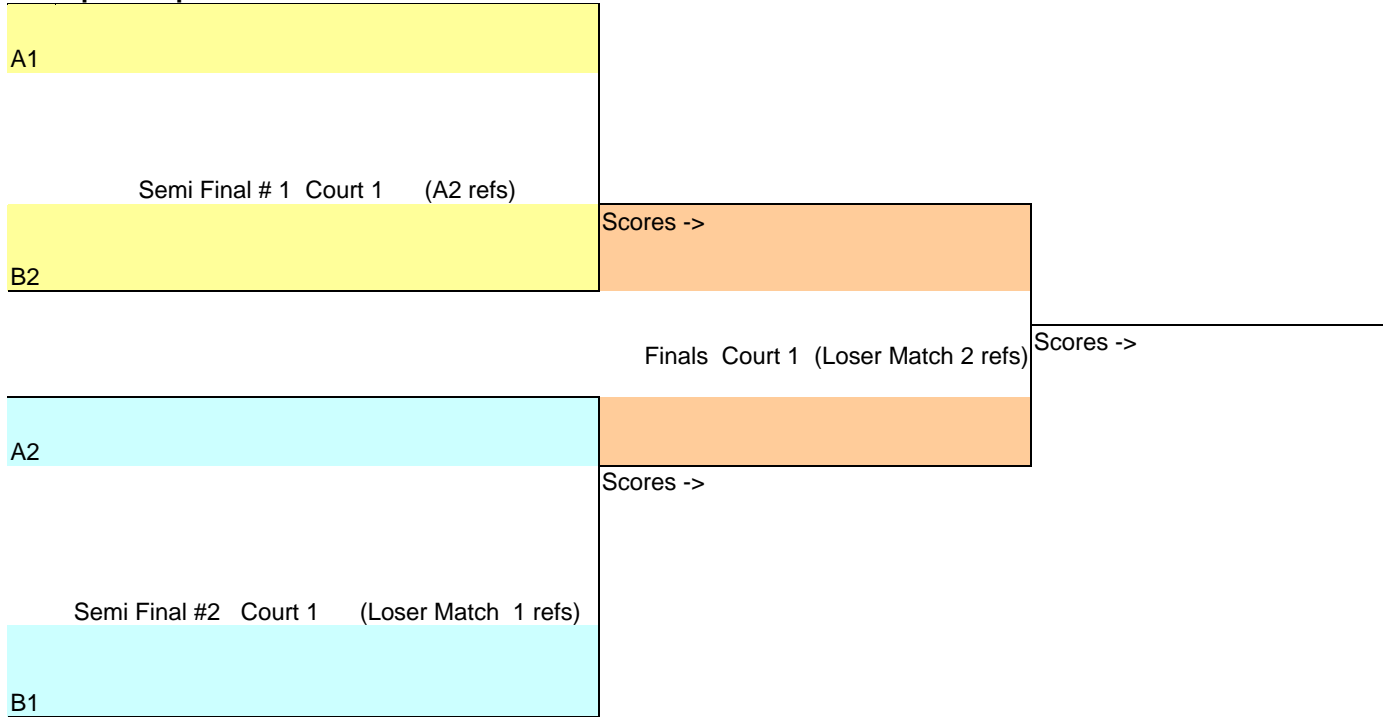

Time:	8:30		9:20		10:10		11:00		11:50		12:40	
Pool A	# 1 vs	# 4 (3)	# 3 vs	# 2 (4)	# 2 vs	# 1 (3)	# 3 vs	# 4 (1)	# 1 vs	# 3 (2)	# 4 vs	# 2 (1)
Game 1												
Game 2												
Game 3												
Point Dif												
Won												
Loss												

Pool Court	B	Match	Match	Game	Game	Point Spread
		Won	Loss	Won	Lost	
Team 1 Code						
	Fairfield Attack 14 G					
Team 2 Code						
	UT Crush 14s					
Team 3 Code						
	Central City 14s					

Finish

Times	9:40		10:50		12:00	
	# 1 vs	# 3 (2)	# 2 vs	# 3 (1)	# 1 vs	# 2 (3)
Game 1						
Game 2						
Game 3						
Pt Dif						
Won						
Loss						

3-Team pool plays mandatory 3 sets to 25pts.
This pool starts at 9:40 am.

Iowa Rockets Blast – 14 Gold	Date: 1/31/2016
South East Jr High School	2 of 3 to 25/25/15 pts

Championship Bracket

CHAMPIONSHIP BRACKET