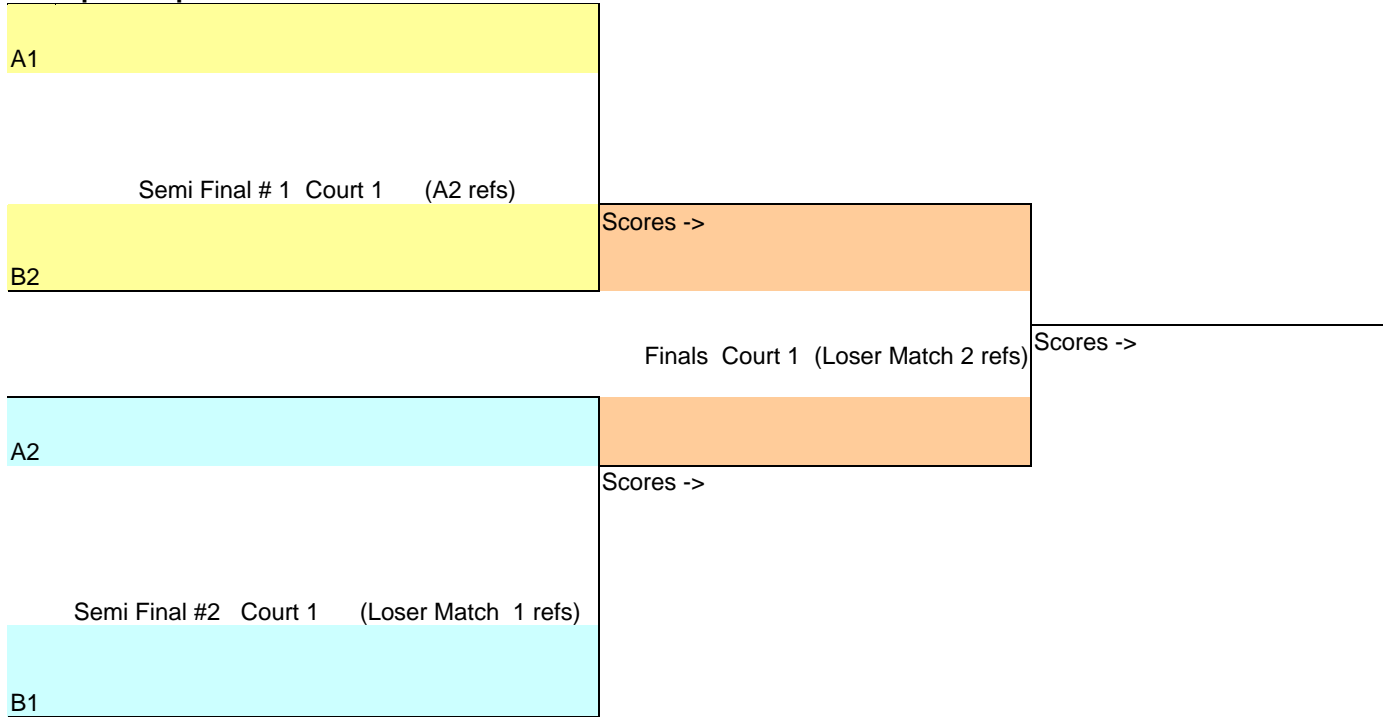

Updated: 1/26/16

<b>Iowa Rockets Blast – 13 Power</b>	Date: 1/31/2016
Borlaug Elementary School	2 of 3 to 25/25/15 pts

**Championship Bracket**

**CHAMPIONSHIP BRACKET**

Playoffs	Semi 1		Semi 2		Finals	
	A1	B2	B1	A2	WM1	WM2
Set 1						
Set 2						
Set 3						
Pt Dif						
Won						
Loss						