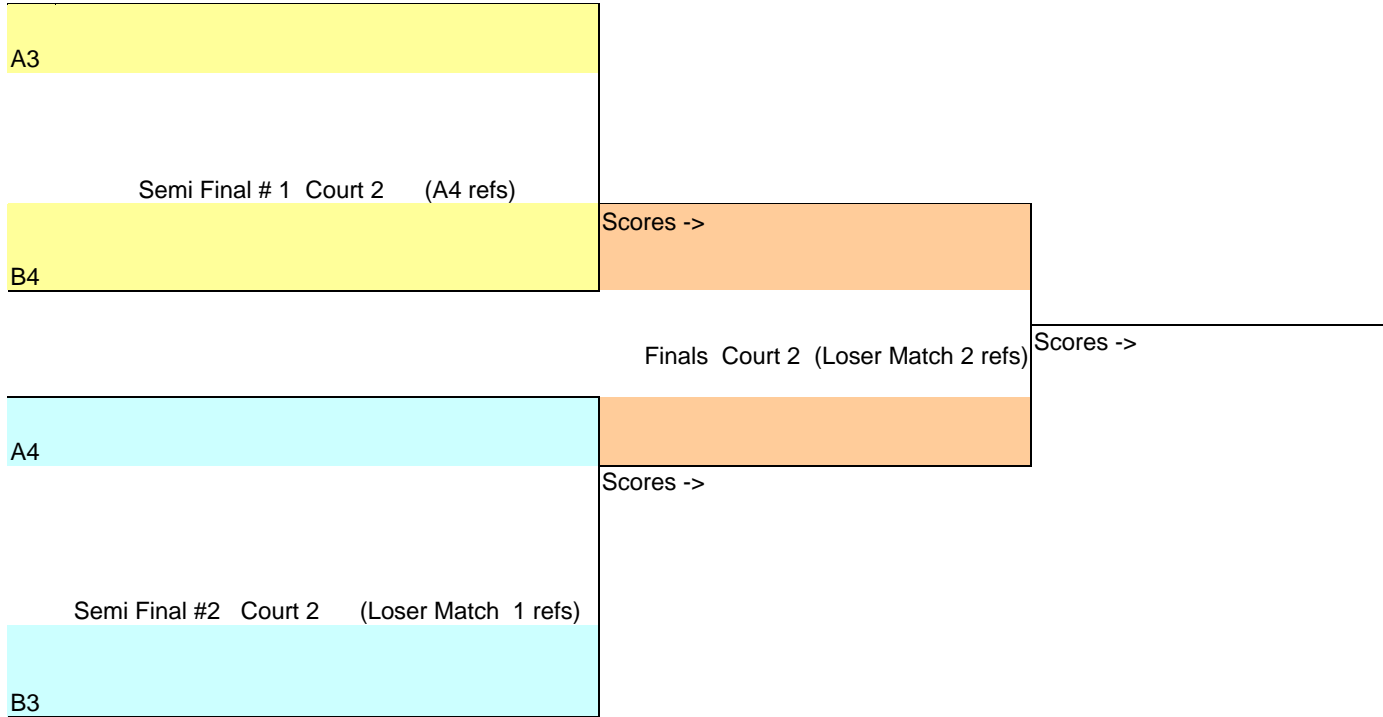

Updated: 1/26/16

<b>Iowa Rockets Blast – 13 Power</b>	Date: 1/31/2016
Borlaug Elementary School	2 of 3 to 25/25/15 pts

**Championship Bracket**

**CHAMPIONSHIP BRACKET**

Playoffs	Semi 1		Semi 2		Finals	
	A1	B2	B1	A2	WM1	WM2
Set 1						
Set 2						
Set 3						
Pt Dif						
Won						
Loss						

<b>Iowa Rockets Blast – 13 Power</b>	Date: 1/31/2016
Borlaug Elementary School	2 of 3 to 25/25/15 pts

**Consolation Bracket**

**CHAMPIONSHIP BRACKET**

Playoffs	Semi 1		Semi 2		Finals	
	A3	B4	B3	A4	WM1	WM2
Set 1						
Set 2						
Set 3						
Pt Dif						
Won						
Loss						