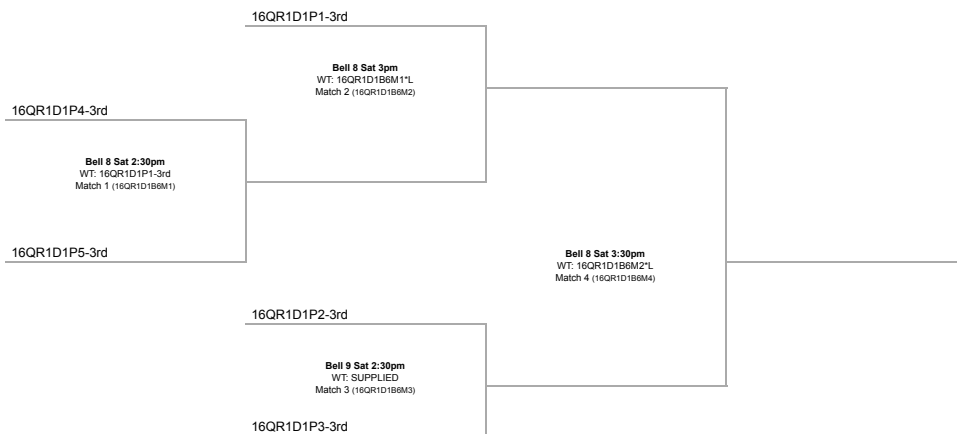

Round 1
16 Qualifying Pool 1

Courts: Knapp 5 Sat 8am

		Match Wins	Match Losses	Set Wins	Set Losses	Match%	Set%	Pt. %	Finish
1.	Iowa Rockets 16R	0	0	0	0	0.00%	0.00%	0.0000	
2.	Iowa PowerPlex 16U Elite	0	0	0	0	0.00%	0.00%	0.0000	
3.	Ohana 16U National	0	0	0	0	0.00%	0.00%	0.0000	
4.	Precision One Volleyball 16 National	0	0	0	0	0.00%	0.00%	0.0000	

Matches

Team A	Team B	Work Team	Match Time	Location	Results
Iowa Rockets 16R	Ohana 16U National	Iowa PowerPlex 16U Elite	8am, Sat Mar 10th (CST)	Knapp 5 (Knapp)	
Iowa PowerPlex 16U Elite	Precision One Volleyball 16 National	Iowa Rockets 16R	9am, Sat Mar 10th (CST)	Knapp 5 (Knapp)	
Iowa Rockets 16R	Precision One Volleyball 16 National	Ohana 16U National	10am, Sat Mar 10th (CST)	Knapp 5 (Knapp)	
Iowa PowerPlex 16U Elite	Ohana 16U National	Iowa Rockets 16R	11am, Sat Mar 10th (CST)	Knapp 5 (Knapp)	
Ohana 16U National	Precision One Volleyball 16 National	Iowa PowerPlex 16U Elite	12pm, Sat Mar 10th (CST)	Knapp 5 (Knapp)	
Iowa Rockets 16R	Iowa PowerPlex 16U Elite	Precision One Volleyball 16 National	1pm, Sat Mar 10th (CST)	Knapp 5 (Knapp)	

Where I Play or Ref Next After This Pool **

1st in pool
 • plays on Knapp 1 at 8am, Sun Mar 11th (CDT)

2nd in pool <ul style="list-style-type: none">• plays on Knapp 4 at 8am, Sun Mar 11th (CDT)
3rd in pool <ul style="list-style-type: none">• officiates on Bell 8 at 2:30pm, Sat Mar 10th (CST)• plays on Bell 8 at 3pm, Sat Mar 10th (CST)
4th in pool <ul style="list-style-type: none">• plays on Bell 9 at 8am, Sun Mar 11th (CDT)