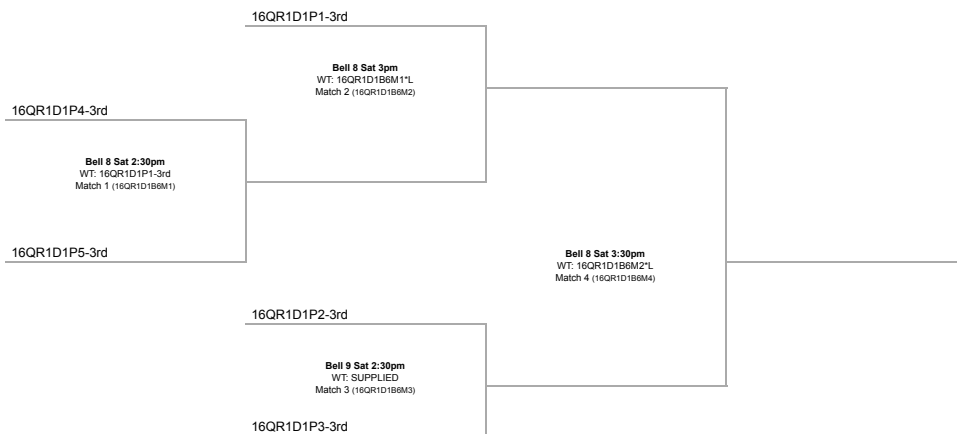

**Round 1**  
**16 Qualifying Pool 4**

Courts: Bell 8 Sat 8am

		Match Wins	Match Losses	Set Wins	Set Losses	Match%	Set%	Pt. %	Finish
1.	Iowa Rockets 16-1	0	0	0	0	0.00%	0.00%	0.0000	
2.	IPVA 16's Black	0	0	0	0	0.00%	0.00%	0.0000	
3.	Platform Elite 16Adidas	0	0	0	0	0.00%	0.00%	0.0000	
4.	Iowa Select VBC 16 Black	0	0	0	0	0.00%	0.00%	0.0000	

Matches

Team A	Team B	Work Team	Match Time	Location	Results
Iowa Rockets 16-1	Platform Elite 16Adidas	IPVA 16's Black	8am, Sat Mar 10th (CST)	Bell 8 (Bell)	
IPVA 16's Black	Iowa Select VBC 16 Black	Iowa Rockets 16-1	9am, Sat Mar 10th (CST)	Bell 8 (Bell)	
Iowa Rockets 16-1	Iowa Select VBC 16 Black	Platform Elite 16Adidas	10am, Sat Mar 10th (CST)	Bell 8 (Bell)	
IPVA 16's Black	Platform Elite 16Adidas	Iowa Rockets 16-1	11am, Sat Mar 10th (CST)	Bell 8 (Bell)	
Platform Elite 16Adidas	Iowa Select VBC 16 Black	IPVA 16's Black	12pm, Sat Mar 10th (CST)	Bell 8 (Bell)	
Iowa Rockets 16-1	IPVA 16's Black	Iowa Select VBC 16 Black	1pm, Sat Mar 10th (CST)	Bell 8 (Bell)	

Where I Play or Ref Next After This Pool \*\*

1st in pool

- plays on Knapp 4 at 8am, Sun Mar 11th (CDT)

2nd in pool <ul style="list-style-type: none"><li>• plays on Knapp 5 at 8am, Sun Mar 11th (CDT)</li></ul>
3rd in pool <ul style="list-style-type: none"><li>• plays on Bell 8 at 2:30pm, Sat Mar 10th (CST)</li></ul>
4th in pool <ul style="list-style-type: none"><li>• officiates on Bell 7 at 8am, Sun Mar 11th (CDT)</li><li>• plays on Bell 7 at 9am, Sun Mar 11th (CDT)</li></ul>