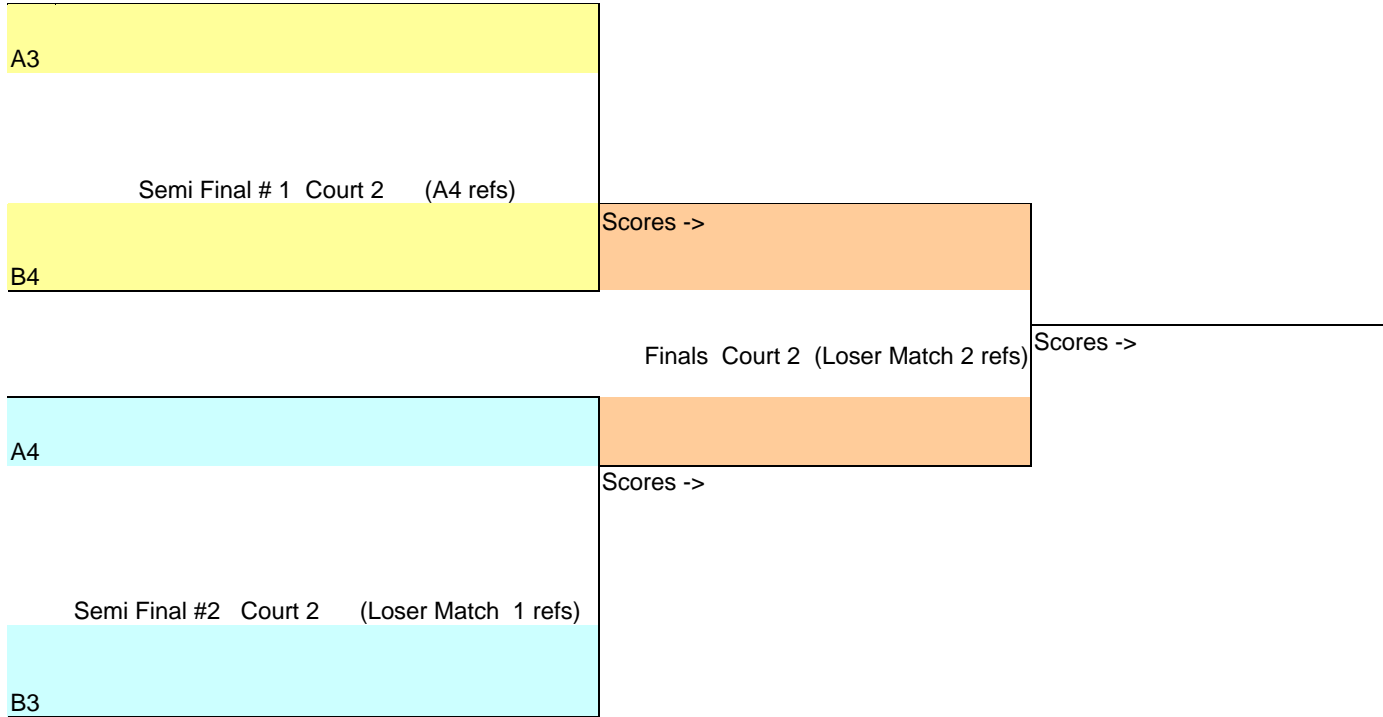

Updated: 1/26/16

<b>Iowa Rockets Blast – 11s</b>	Date: 1/31/2016
Robert Lee Rec Center	2 of 3 to 25/25/15 pts

**Championship Bracket**

**CHAMPIONSHIP BRACKET**

Playoffs	Semi 1		Semi 2		Finals	
	A1	B2	B1	A2	WM1	WM2
Set 1						
Set 2						
Set 3						
Pt Dif						
Won						
Loss						

<b>Iowa Rockets Blast – 11s</b>	Date: 1/31/2016
Robert Lee Rec Center	2 of 3 to 25/25/15 pts

**Consolation Bracket**

**CHAMPIONSHIP BRACKET**

Playoffs	Semi 1		Semi 2		Finals	
	A3	B4	B3	A4	WM1	WM2
Set 1						
Set 2						
Set 3						
Pt Dif						
Won						
Loss						