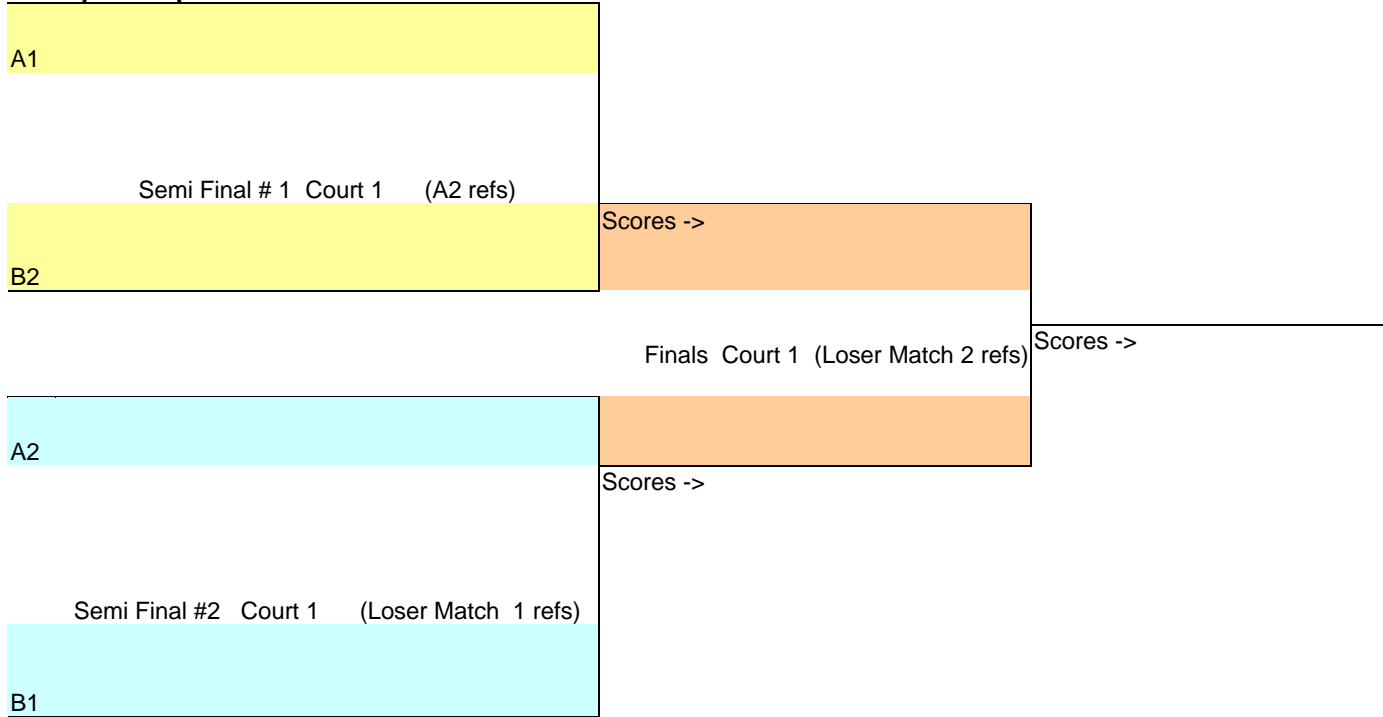

Updated: 1/26/16

<b>Iowa Rockets Blast – 11s</b>	Date: 1/31/2016
Robert Lee Rec Center	2 of 3 to 25/25/15 pts

**Championship Bracket**

**CHAMPIONSHIP BRACKET**

Playoffs	Semi 1		Semi 2		Finals	
	A1	B2	B1	A2	WM1	WM2
Set 1						
Set 2						
Set 3						
Pt Dif						
Won						
Loss						