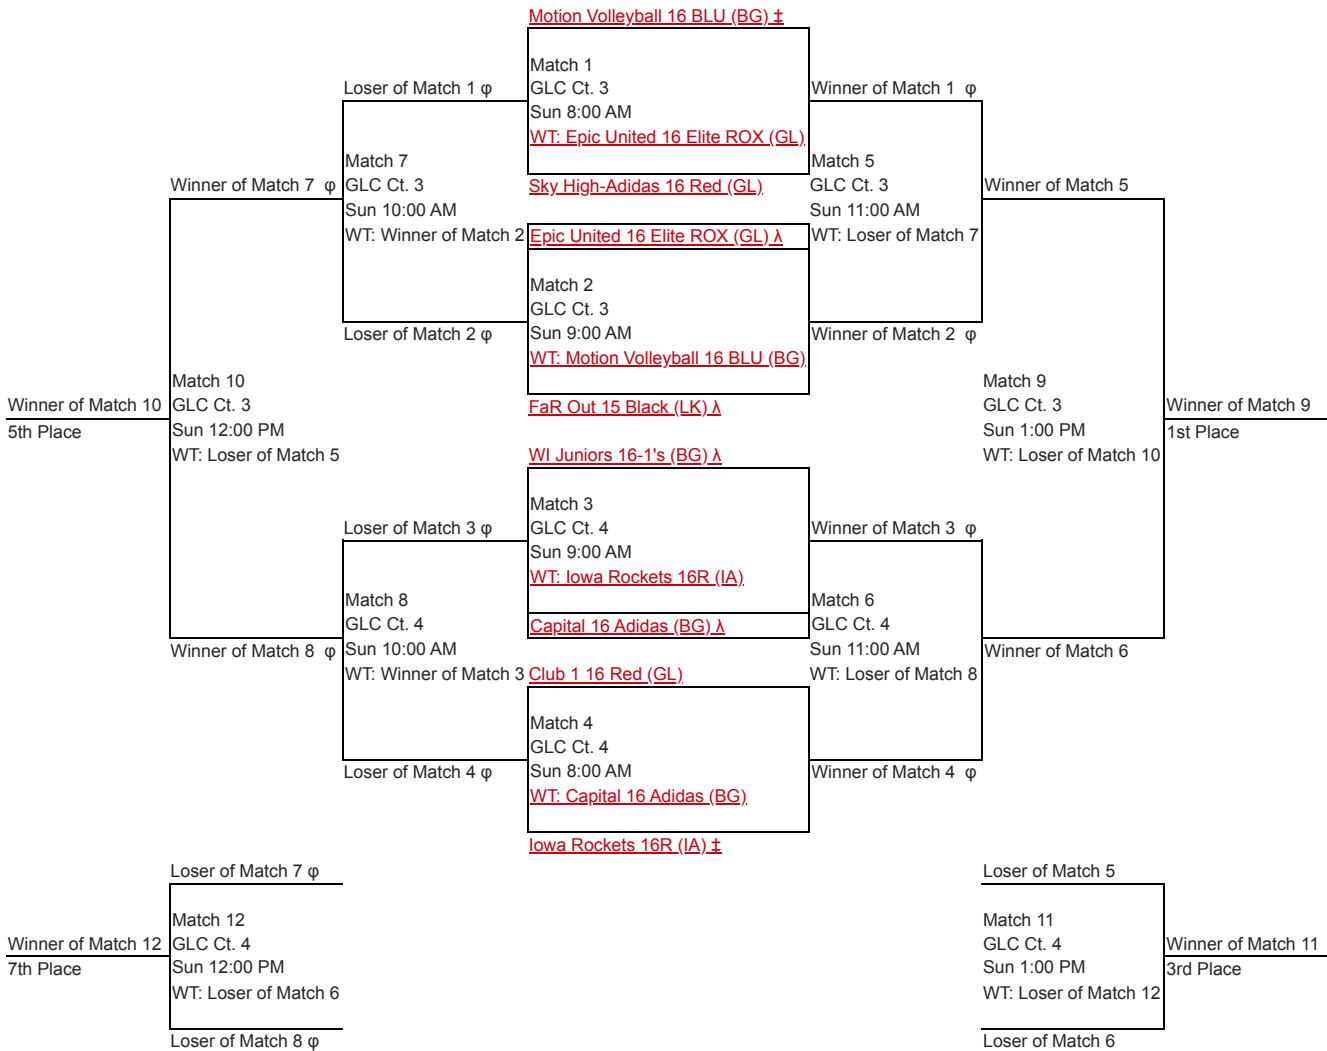

## 18 16's Great Lakes Power League Pool/Bracket Results

[Home](#)   [Files](#)   [Clubs](#)   [Teams](#)   [Court Sched](#)   [Player/Staff](#)   [Pool/Bracket](#)   [Standings/Record](#)

Filter

Division: 16 Super Open ▾  
 Pool/Bracket: Bracket B ▾

[Previous](#)

[Next](#)

### 16 Super Open - Bracket B

Boxed team names indicate that team is the work team for the previous match on the same court.

‡ - Indicates the team is the work team for the following match on the same court.

λ - Indicates the team is the work team for the following match on the same court if they win this match.