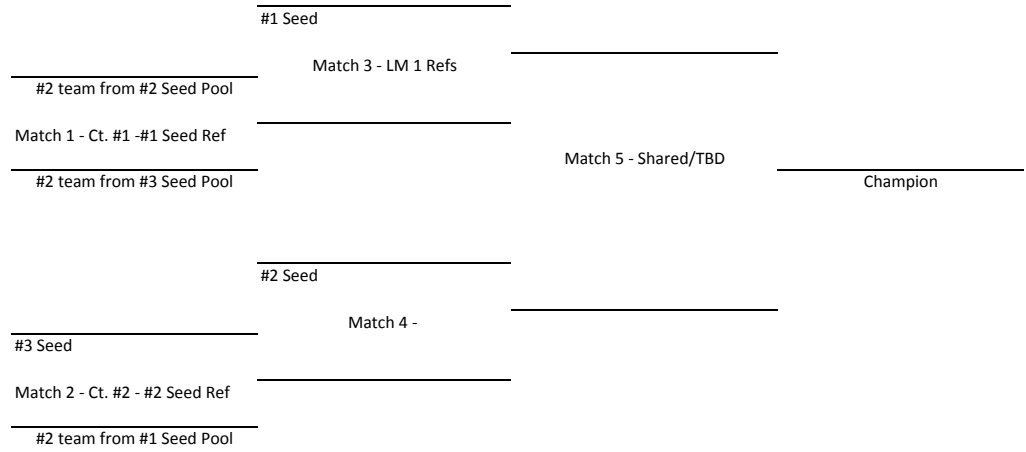

Red Pool - Court One
 1 CR Surge VBC 16-1
 2 CIA Silver 15 Silver
 3 Ottumwa 16

White Pool - Court Two
 1 Fusion
 2 CR Surge 16-2 VBC
 3 Dig This

Blue Pool - Court Three
 1 Iowa Rockets 15R
 2 Rapid Spikers U15 Black
 3 Galena Shock

Court One			Round One - Best Two of Three Court Two			Court Three		
		Ref			Ref			Ref
8:00	1 v 2	3	8:00	1 v 2	3	8:00	1 v 2	3
	1 v 3	2		1 v 3	2		1 v 3	2
	2 v 3	1		2 v 3	1		2 v 3	1

Short Break

Court One - Red Pool			Round Two - Best Two of Three Court Two - White Pool			Court Three - Blue Pool		
		Ref			Ref			Ref
1R v 3B	2W		1W v 3R	2B		1B v 3W	2R	
2W v 3B	1R		2B v 3R	1W		2R v 3W	1B	
1R v 2W	3B		1W v 2B	3R		1B v 2R	3W	

Based upon the results of round two the bracket play will be as follows:

Championship Bracket

Consolation Bracket

Court Three		
		Ref
Match 1	#3R v #3W	#3B
Match 2	#3R v #3B	#3W
Match 3	#3B v #3W	#3R