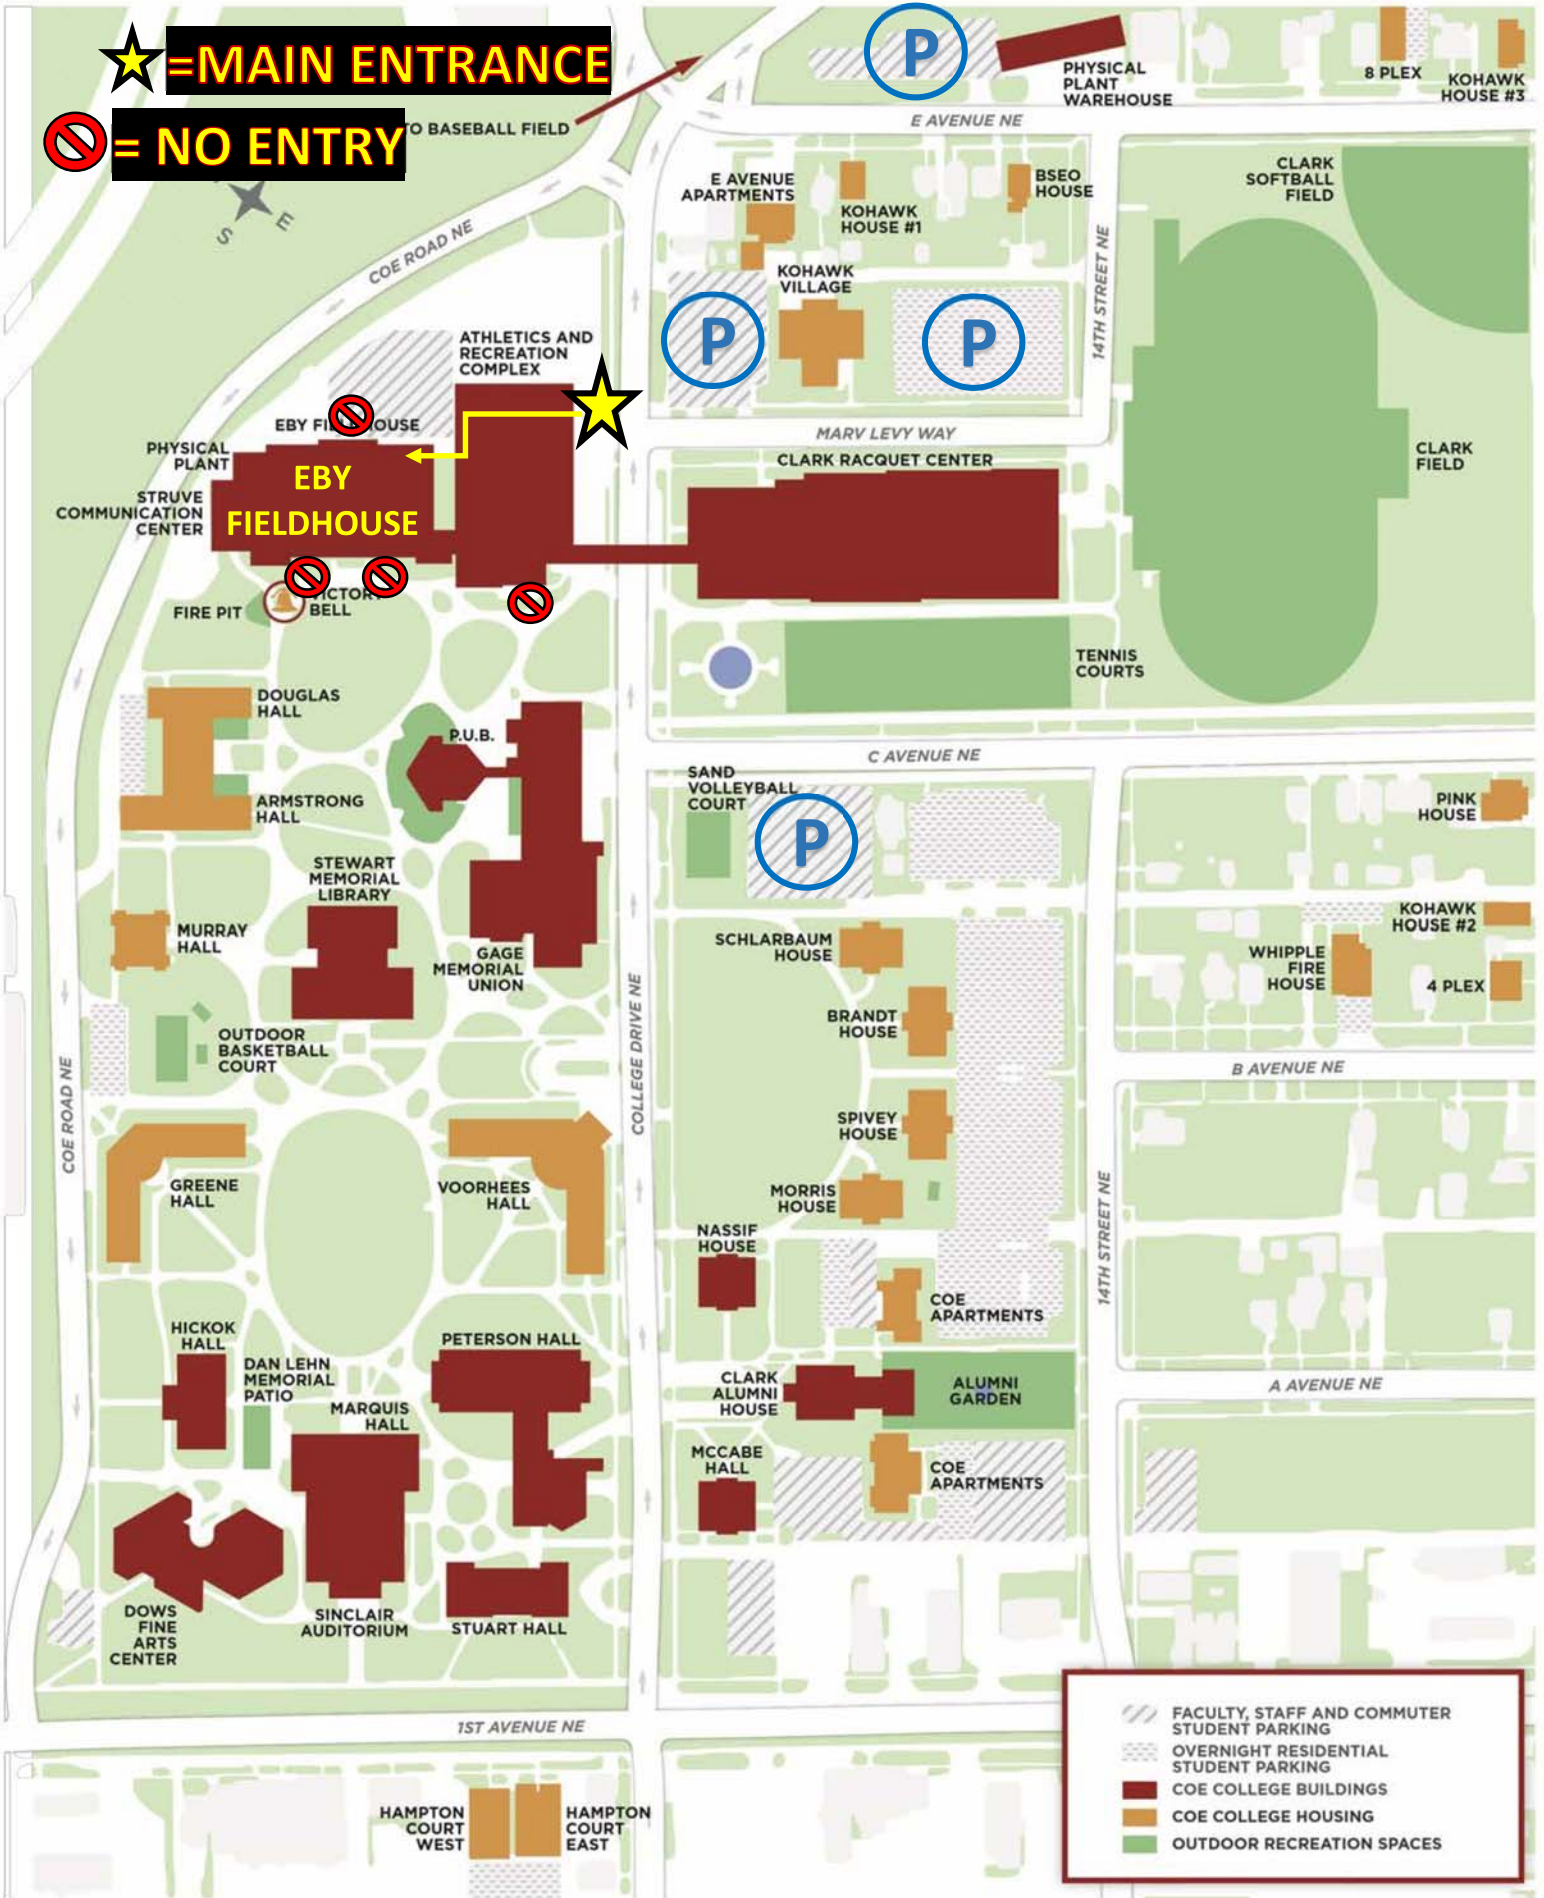

★ = MAIN ENTRANCE

⊘ = NO ENTRY

-  FACULTY, STAFF AND COMMUTER STUDENT PARKING
-  OVERNIGHT RESIDENTIAL STUDENT PARKING
-  COE COLLEGE BUILDINGS
-  COE COLLEGE HOUSING
-  OUTDOOR RECREATION SPACES