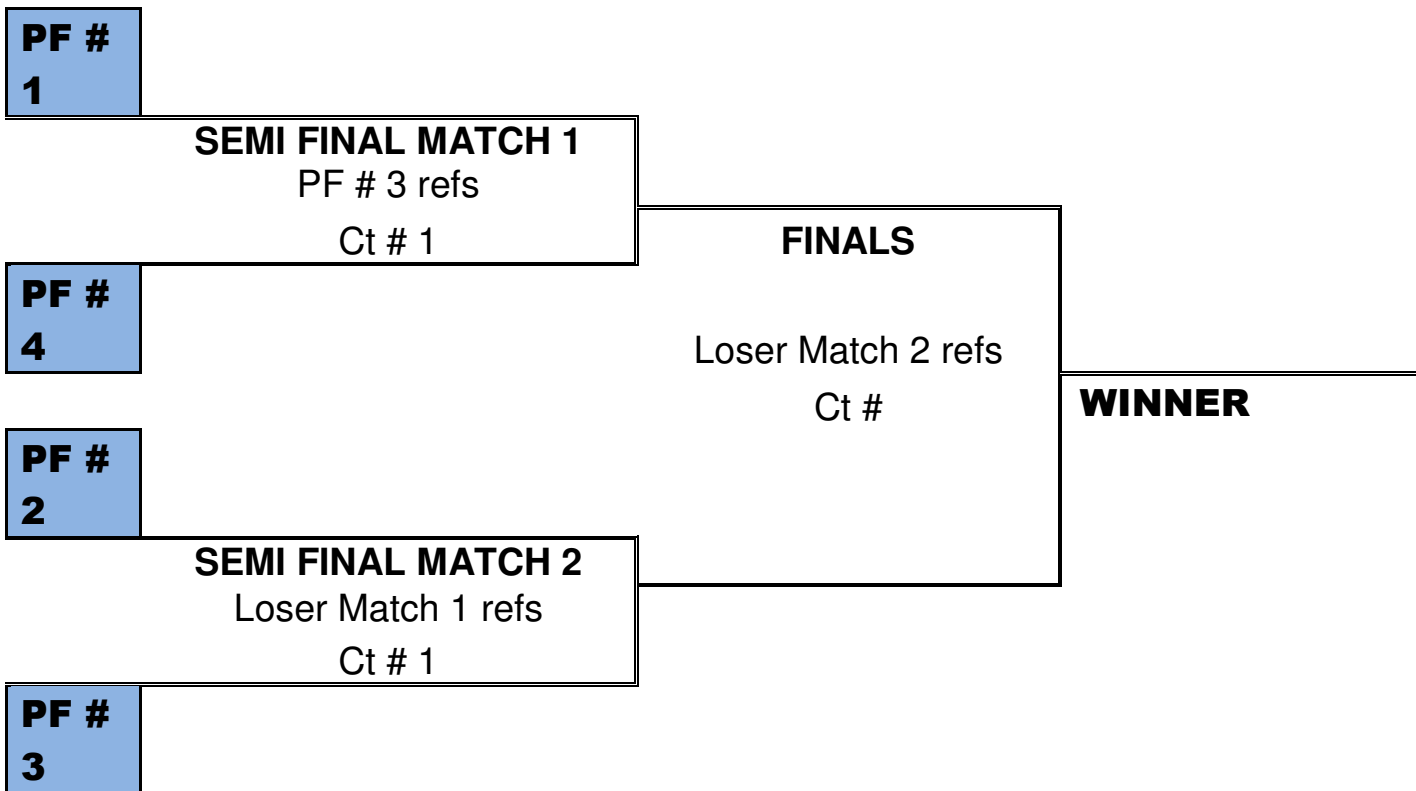

12U PLAYOFF

FINALS	Semi # 1		Semi #2		Finals	
	PF # 1	PF # 4	PF # 2	PF # 3	WM1	WM2
Set 1						
Set 2						
Set 3						