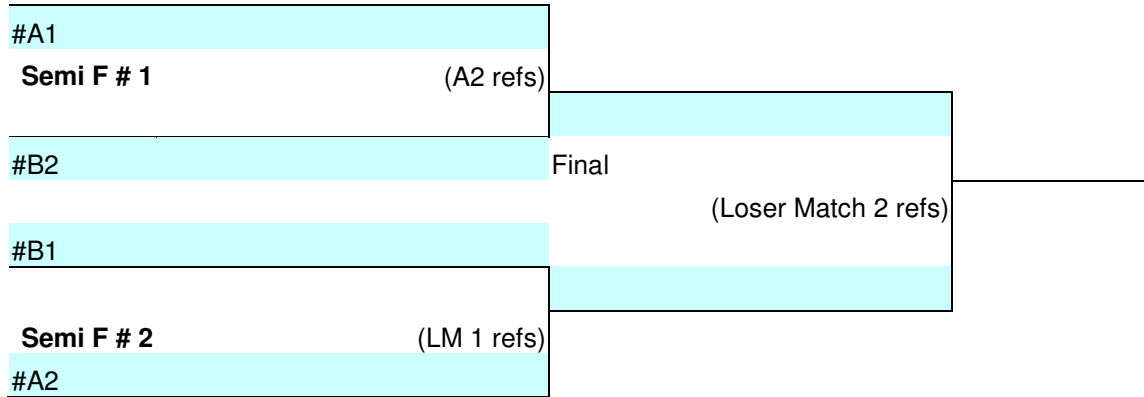

Playoffs: Tournament play will be best two out of three sets to 25 points, score starting at 0-0. The third set, if needed, is to 15 points, score starting at 0-0. Teams will switch at point 8 in the tiebreaking set.

Court 1- Pool A

1. Iowa Select 14 Black
2. Marion Magic
3. CR J-Hawks 14 White
4. Wilton 14s

Court 2 – Pool B

1. Iowa Select 14 Red
2. Mount Vernon 14 Maroon
3. QC West 14U
4. Lancers 14G Red

13U Division (8 Teams-2 Pools)

Court 3- Pool A

1. WB Ignite 13U
2. Midland Aces 13U
3. Iowa Rockets 13 Gold
4. Pearl City Power U13 Purple

Court 4- Pool B

1. APEX 13G
2. Imagine 13U
3. Bett 13G Black
4. MV Wildcat Attack 13G-1

UPPER BRACKET

LOWER BRACKET