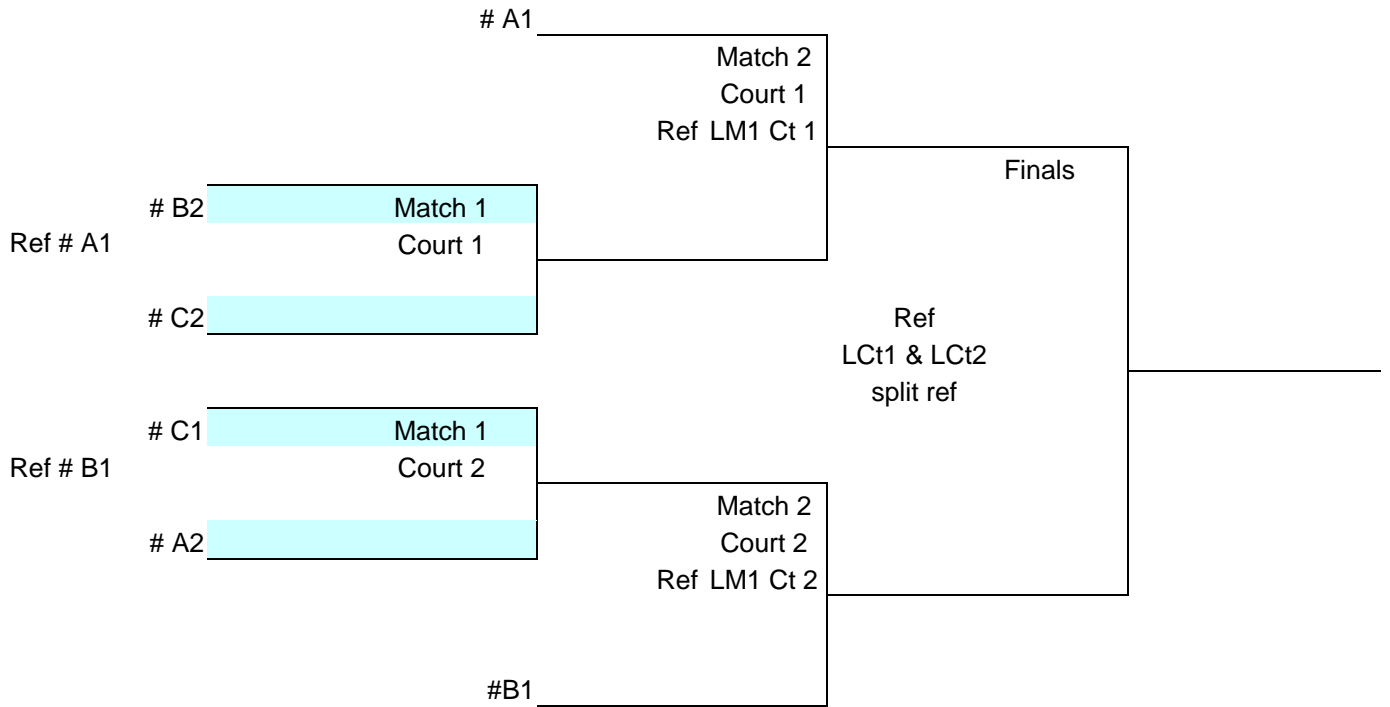

Championship Bracket

DATE: 2/10/18
Age/Level 14G

Playoffs	Match 1 Ct 1		Match 2 Ct 1		Finals	
	#B2	#A3	#A1	WM1	WCt1	WCt2
Game 1						
Game 2						
Game 3						
Pt Dif						
Won						
Loss						

Playoffs	Match 1 Ct 2		Match 2 Ct 2	
	#A2	#B3	#B1	WM1
Game 1				
Game 2				
Game 3				
Pt Dif				
Won				
Loss				