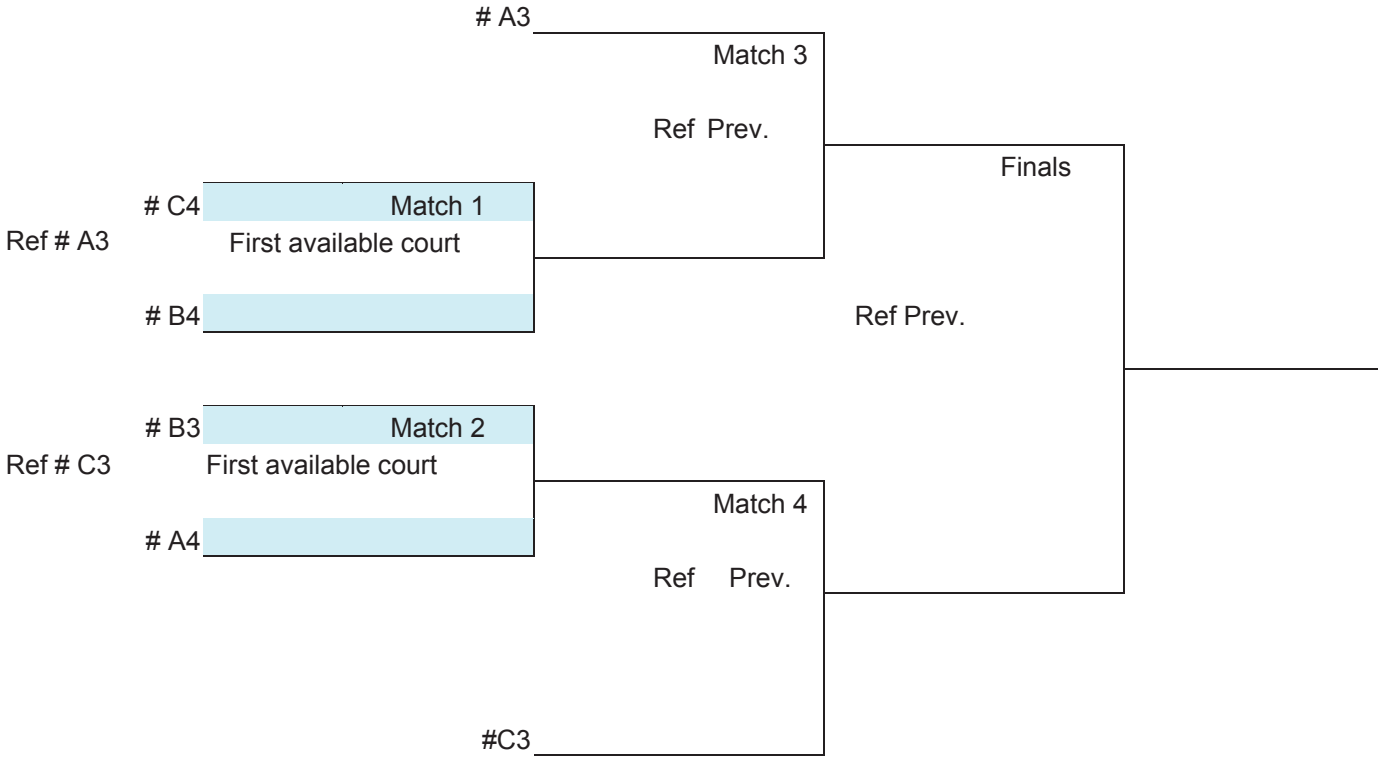

Times	12:40	
	# 1 vs	# 2 (4)
Game 1		
Game 2		
Game 3		
Pt Dif		
Won		
Loss		

Iowa Rockets Blast – 15 Gold Division	Date: 2/7/2016
Scanlon Gym (Mercer Park)	Quarter & Semi: 2 of 3 to 25/25/15pts (<u>starting 4/4</u>) Finals: 2 of 3 to 25/25/15pts (starting 0/0)

Championship Bracket

CHAMPIONSHIP BRACKET

Playoffs	Match 1		Match 2	
	#C2	#B2	#B1	#A2
Game 1				
Game 2				
Game 3				
Pt Dif				
Won				
Loss				

Playoffs	Match 3		Match 4		Finals	
	A1	WM1	C1	WM2	WM3	WM4
Game 1						
Game 2						
Game 3						
Pt Dif						
Won						
Loss						

Iowa Rockets Blast – 15 Gold Division	Date: 2/7/2016
Scanlon Gym (Mercer Park)	Quarter & Semi: 2 of 3 to 25/25/15pts (<u>starting 4/4</u>) Finals: 2 of 3 to 25/25/15pts (starting 0/0)

Consolation Bracket