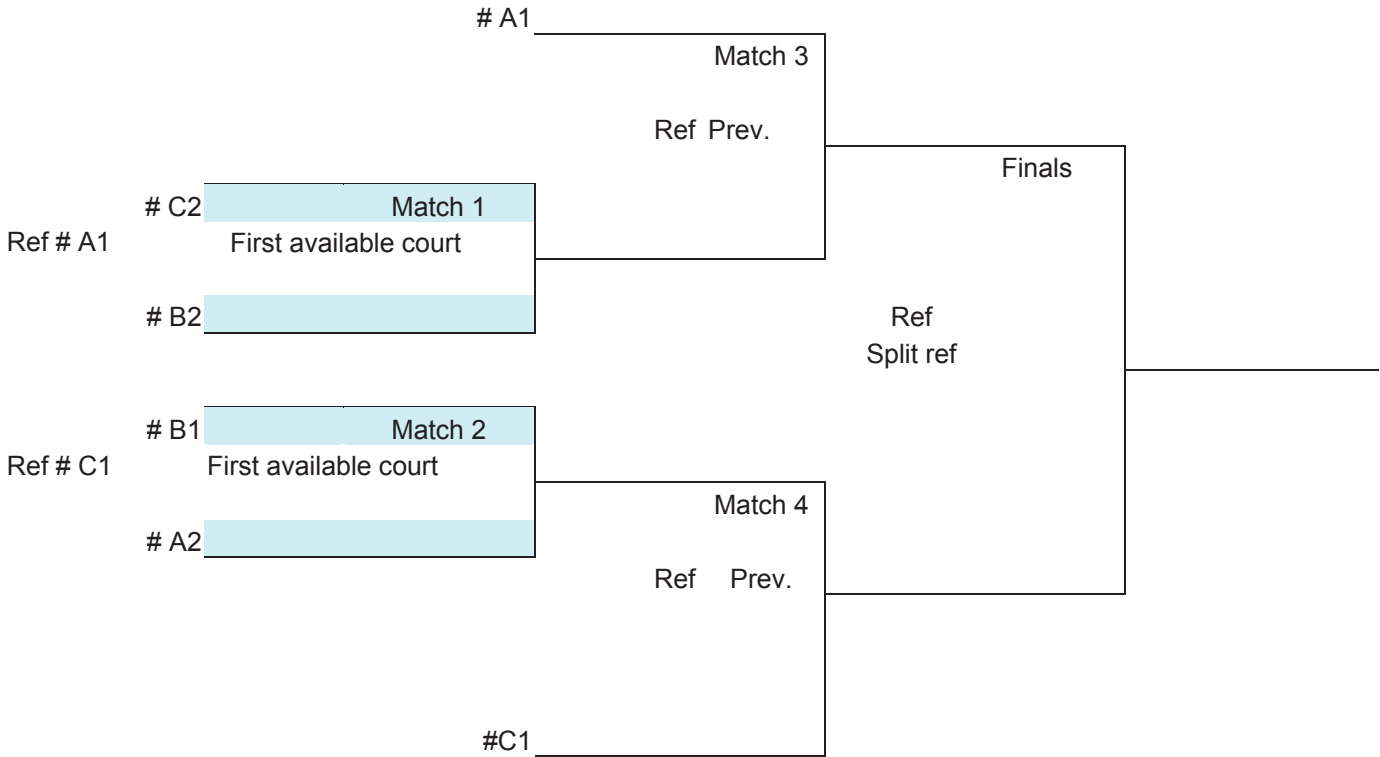

Iowa Rockets Blast – 15 Gold Division	Date: 2/7/2016
Scanlon Gym (Mercer Park)	Quarter & Semi: 2 of 3 to 25/25/15pts (<u>starting 4/4</u>) Finals: 2 of 3 to 25/25/15pts (starting 0/0)

Championship Bracket

CHAMPIONSHIP BRACKET

Playoffs	Match 1		Match 2	
	#C2	#B2	#B1	#A2
Game 1				
Game 2				
Game 3				
Pt Dif				
Won				
Loss				

Playoffs	Match 3		Match 4		Finals	
	A1	WM1	C1	WM2	WM3	WM4
Game 1						
Game 2						
Game 3						
Pt Dif						
Won						
Loss