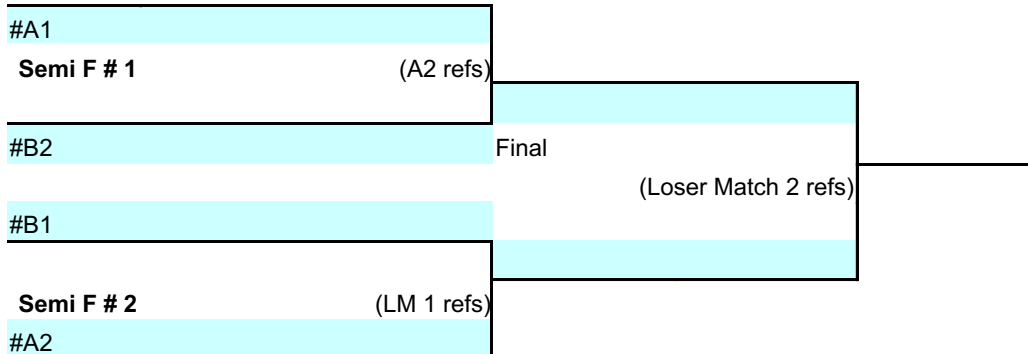

14u

GOLD BRACKET

Playoffs	Semi # 1		Semi #2		Finals	
	#1	#4	#2	#3	WM1	WM2
Game 1						
Game 2						
Game 3						
Pt Dif						
Won						
Loss						

SILVER BRACKET

Playoffs	Semi # 1		Semi #2		Finals	
	#1	#4	#2	#3	WM1	WM2
Game 1						
Game 2						
Game 3						
Pt Dif						
Won						
Loss						