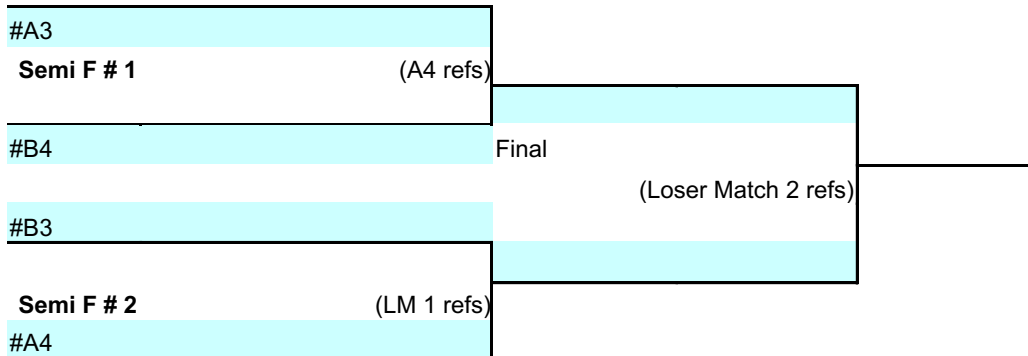

14u

GOLD BRACKET

Playoffs	Semi # 1		Semi #2		Finals	
	#1	#4	#2	#3	WM1	WM2
Game 1						
Game 2						
Game 3						
Pt Dif						
Won						
Loss						

SILVER BRACKET

Playoffs	Semi # 1		Semi #2		Finals	
	#1	#4	#2	#3	WM1	WM2
Game 1						
Game 2						
Game 3						
Pt Dif						
Won						
Loss						