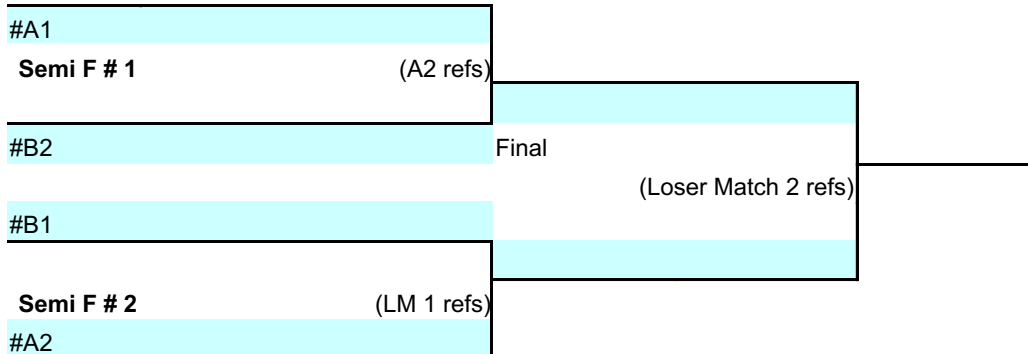

There will be a \$5.00 entry fee for spectators.

Follow Beyond The Baseline on Facebook, Twitter, and Instagram

ALL MATCHES Beyond The Baseline, 1540 W 12<sup>th</sup> Street, Davenport, Ia

Valentines Day Bash  
 Saturday, February 4<sup>th</sup>, 2017

## GOLD BRACKET

Playoffs	Semi # 1		Semi #2		Finals	
	#1	#4	#2	#3	WM1	WM2
Game 1						
Game 2						
Game 3						
Pt Dif						
Won						
Loss						