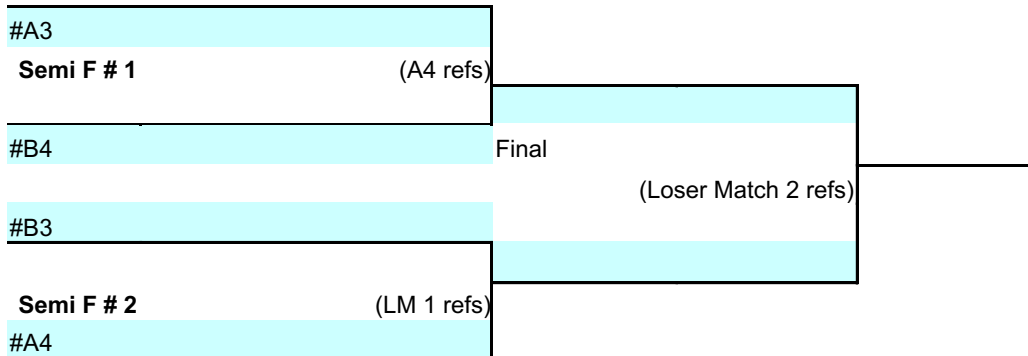

SILVER BRACKET

Playoffs	Semi # 1		Semi #2		Finals	
	#1	#4	#2	#3	WM1	WM2
Game 1						
Game 2						
Game 3						
Pt Dif						
Won						
Loss