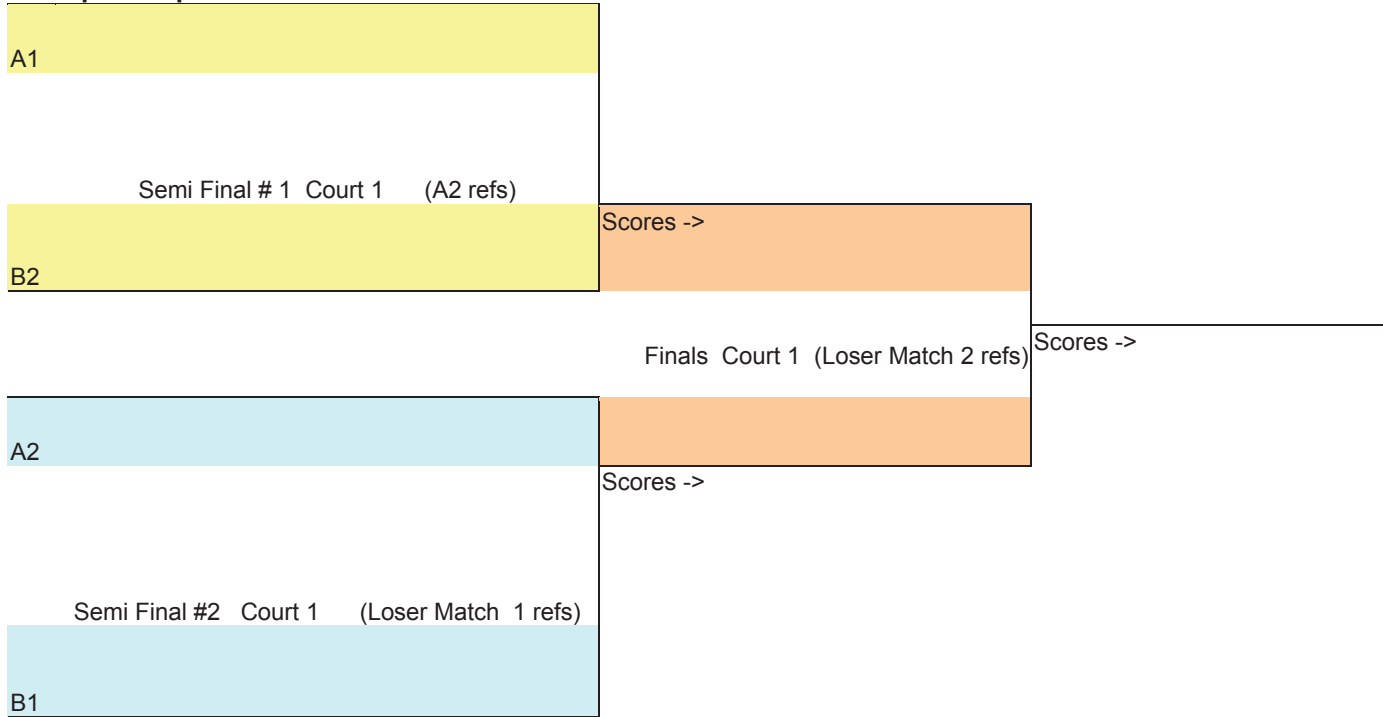

Updated: 1/26/16

<b>Iowa Rockets Blast – 13 Power</b>	Date: 1/31/2016
Borlaug Elementary School	2 of 3 to 25/25/15 pts

**Championship Bracket**

**CHAMPIONSHIP BRACKET**

Playoffs	Semi 1		Semi 2		Finals	
	A1	B2	B1	A2	WM1	WM2
Set 1						
Set 2						
Set 3						
Pt Dif						
Won						
Loss						