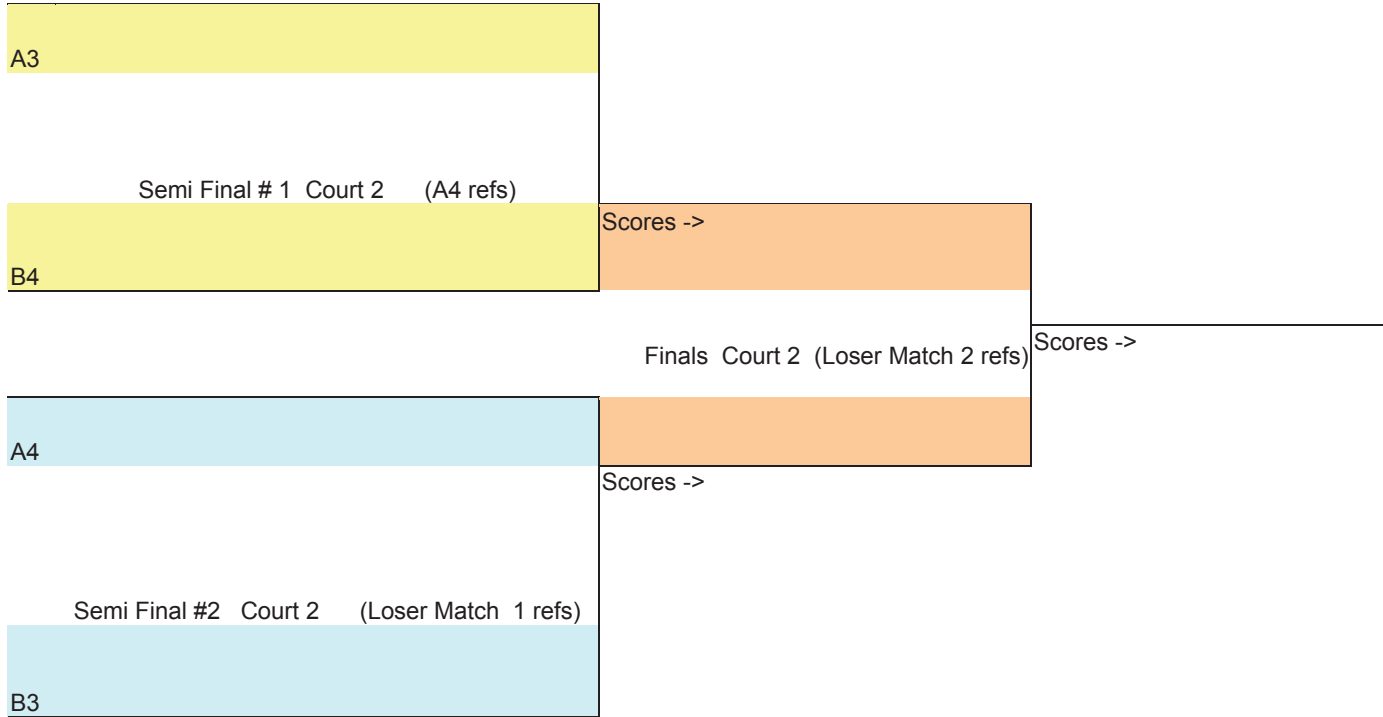

Updated: 1/26/16

<b>Iowa Rockets Blast – 13 Power</b>	Date: 1/31/2016
Borlaug Elementary School	2 of 3 to 25/25/15 pts

**Championship Bracket**

**CHAMPIONSHIP BRACKET**

Playoffs	Semi 1		Semi 2		Finals	
	A1	B2	B1	A2	WM1	WM2
Set 1						
Set 2						
Set 3						
Pt Dif						
Won						
Loss						

<b>Iowa Rockets Blast – 13 Power</b>	Date: 1/31/2016
Borlaug Elementary School	2 of 3 to 25/25/15 pts

**Consolation Bracket**

**CHAMPIONSHIP BRACKET**

Playoffs	Semi 1		Semi 2		Finals	
	A3	B4	B3	A4	WM1	WM2
Set 1						
Set 2						
Set 3						
Pt Dif						
Won						
Loss						