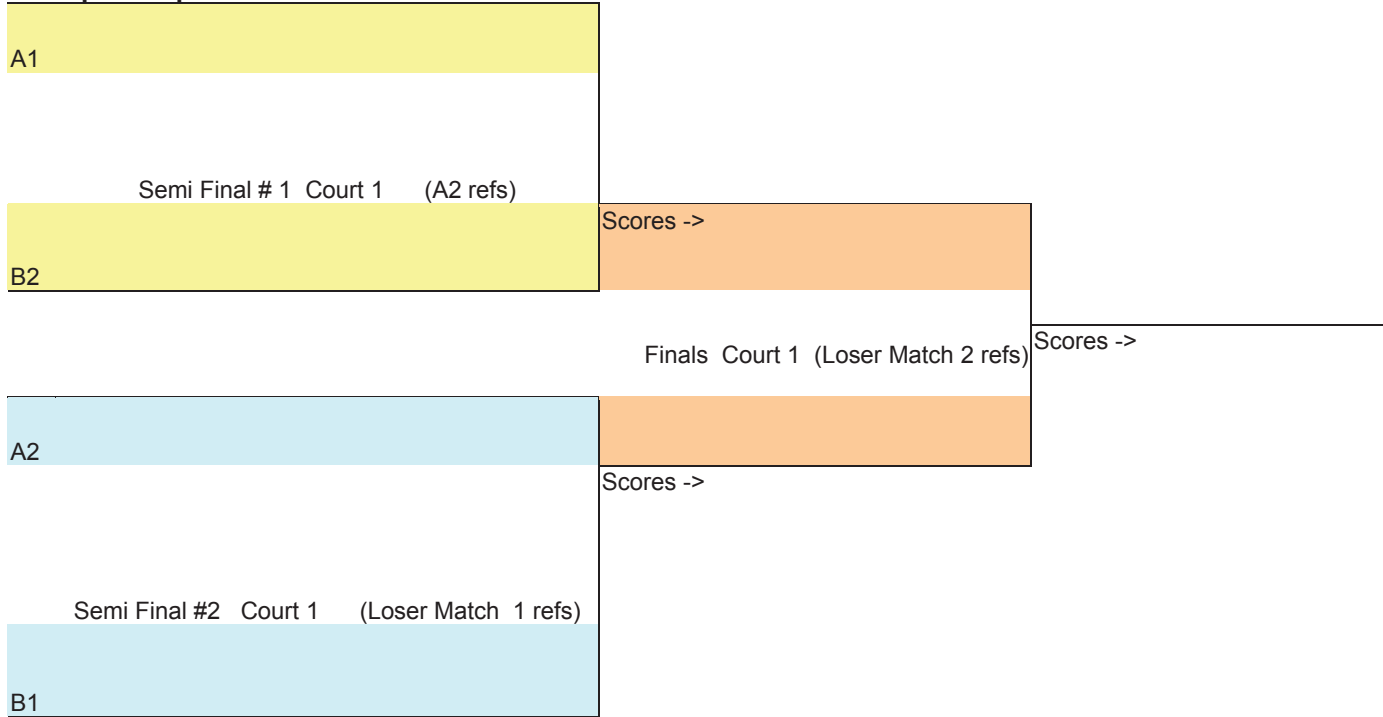

Updated: 1/26/16

Iowa Rockets Blast – 11s	Date: 1/31/2016
Robert Lee Rec Center	2 of 3 to 25/25/15 pts

Championship Bracket

CHAMPIONSHIP BRACKET

Playoffs	Semi 1		Semi 2		Finals	
	A1	B2	B1	A2	WM1	WM2
Set 1						
Set 2						
Set 3						
Pt Dif						
Won						
Loss						