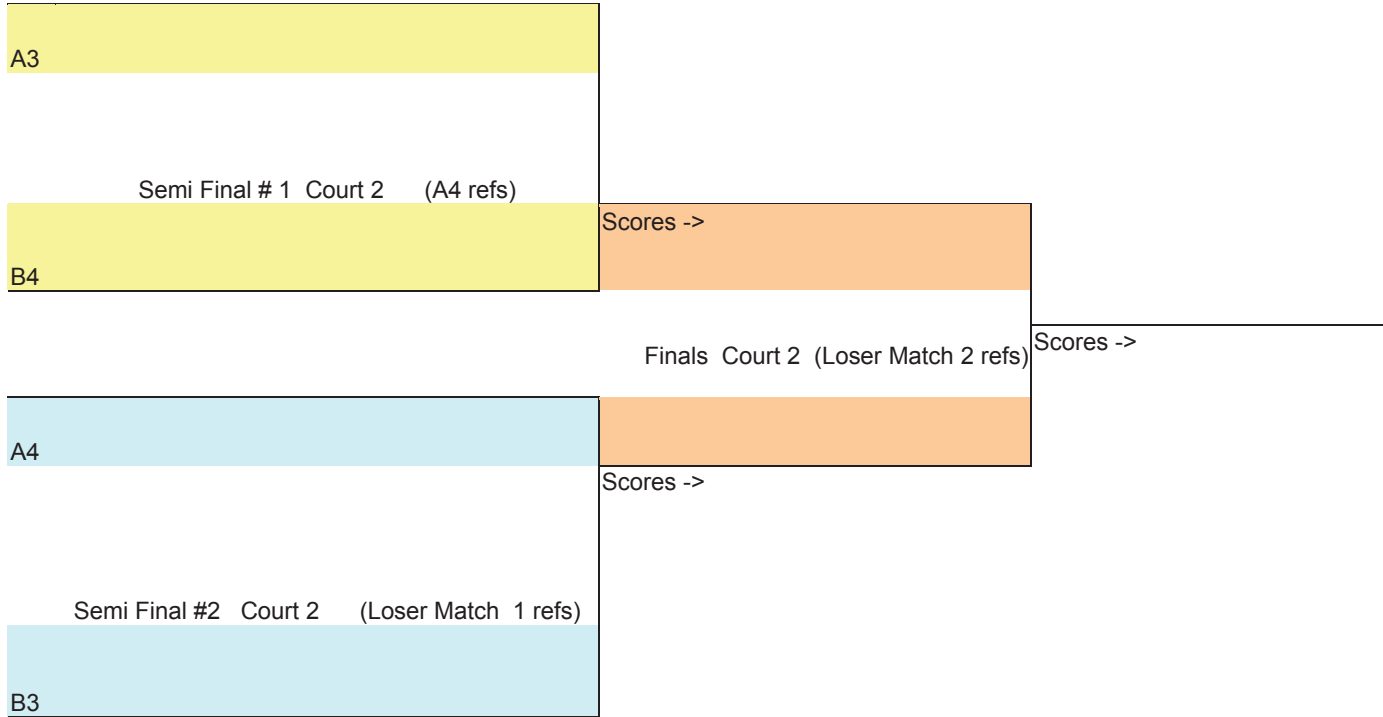

Updated: 1/26/16

Iowa Rockets Blast – 11s	Date: 1/31/2016
Robert Lee Rec Center	2 of 3 to 25/25/15 pts

Championship Bracket

CHAMPIONSHIP BRACKET

Playoffs	Semi 1		Semi 2		Finals	
	A1	B2	B1	A2	WM1	WM2
Set 1						
Set 2						
Set 3						
Pt Dif						
Won						
Loss						

Iowa Rockets Blast – 11s	Date: 1/31/2016
Robert Lee Rec Center	2 of 3 to 25/25/15 pts

Consolation Bracket

CHAMPIONSHIP BRACKET

Playoffs	Semi 1		Semi 2		Finals	
	A3	B4	B3	A4	WM1	WM2
Set 1						
Set 2						
Set 3						
Pt Dif						
Won						
Loss						