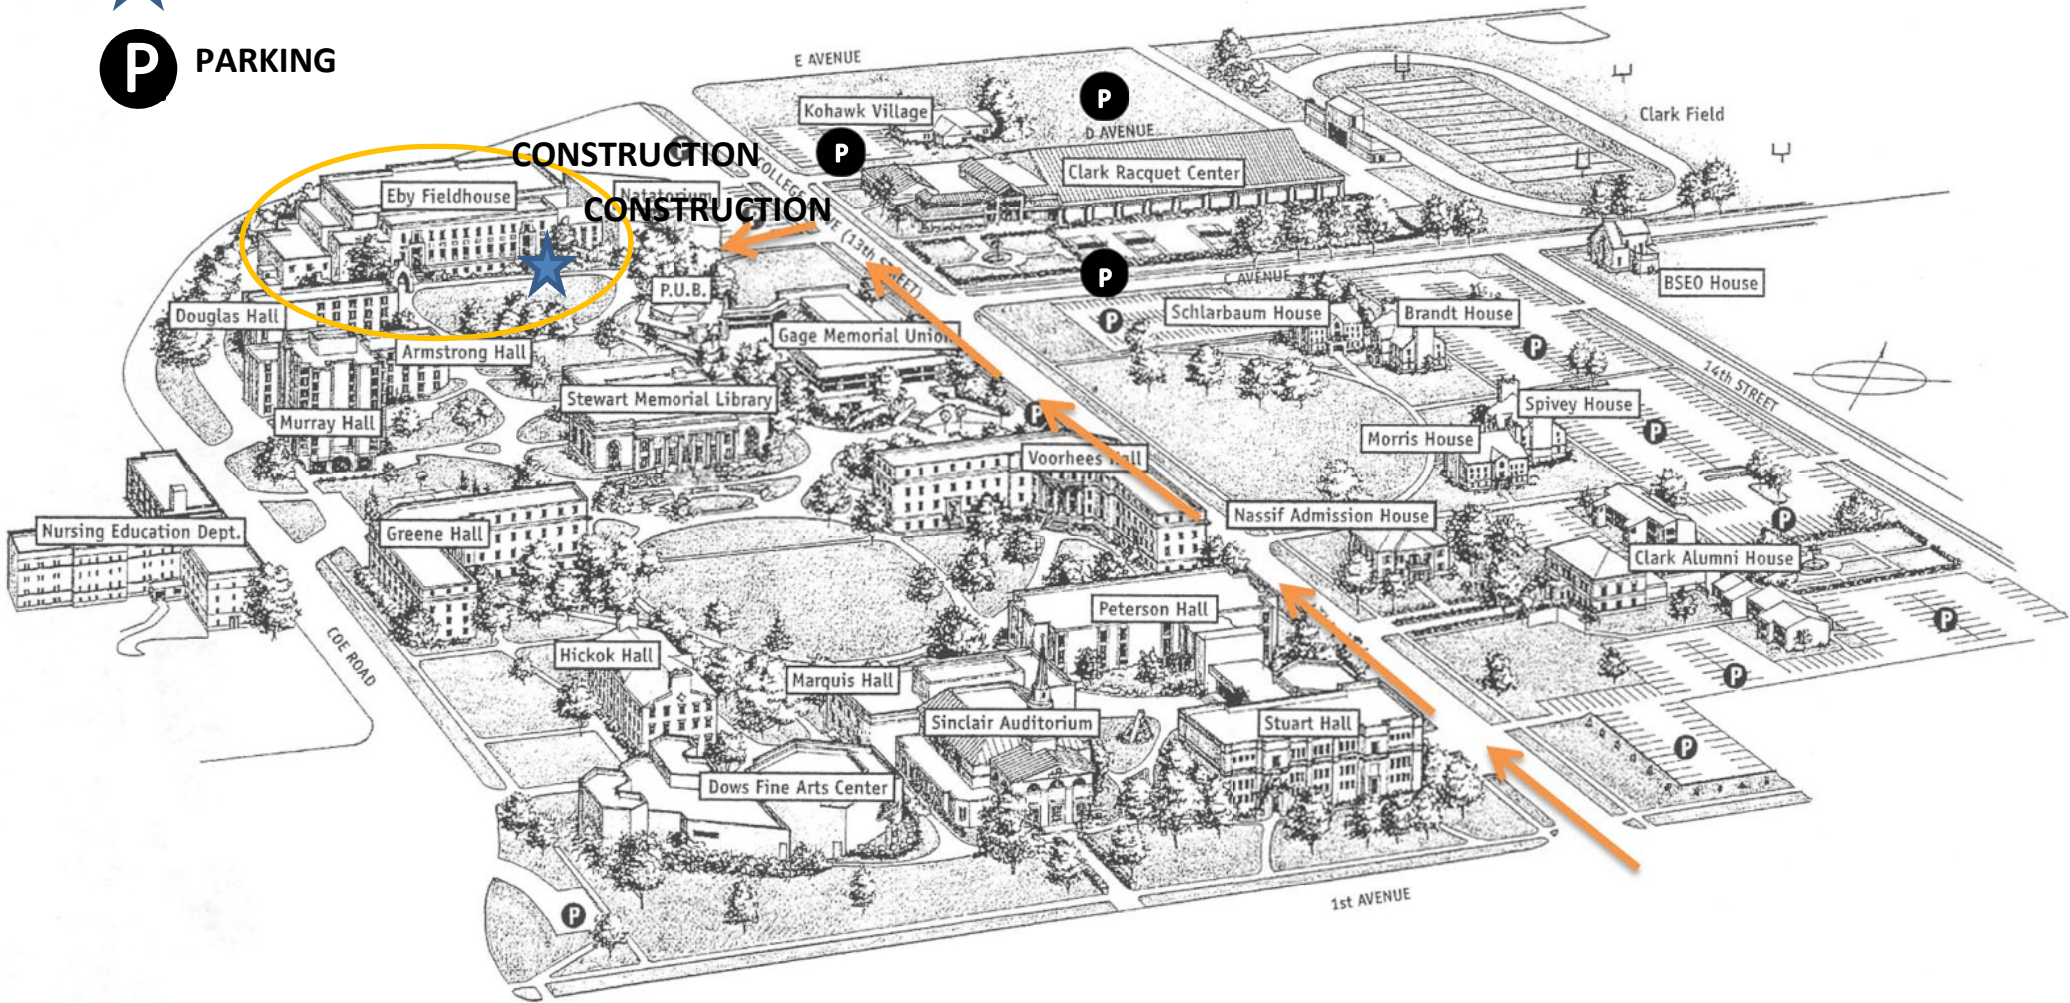

PRINT THIS MAP FROM COMPUTER TO GET MOST ACCURATE LOCATION!!

Diagram may be skewed when opening on a mobile device. Thank you! 😊

COE COLLEGE CAMPUS MAP

ENTRANCE TO GYMNASIUM

PARKING

SCHOOL ADDRESS: 1220 1ST AVE NE, CEDAR RAPIDS

There will be bleacher seating and an admission fee.