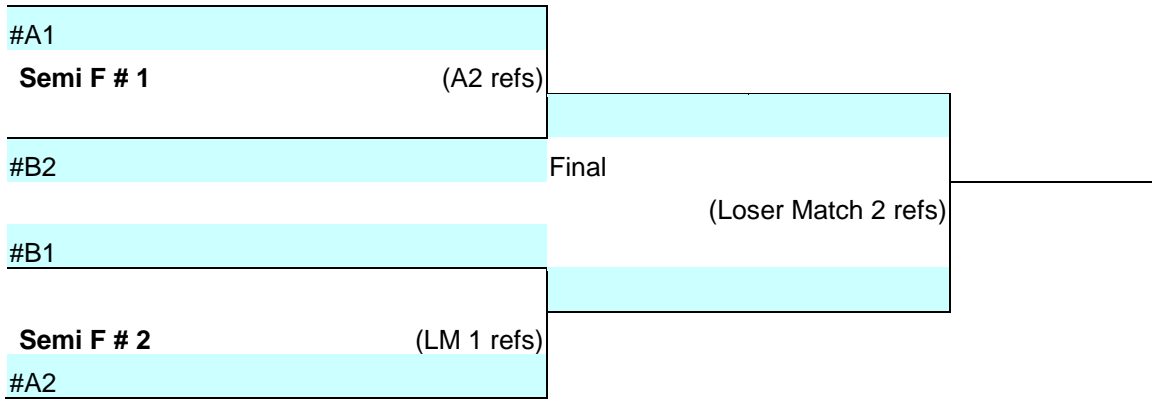

TOURNAMENT: *Marion Magic Winter Wipeout* **Date:** January 14, 2018
Gym Site: Marion High School – RED GYM **Div. Gender & Age/Level** 13u G
Site Address: 675 South 15th Street Marion, IA 52302

UPPER BRACKET

Playoffs	Semi # 1		Semi #2		Finals	
	#1	#4	#2	#3	WM1	WM2
Set 1						
Set 2						
Set 3						
Pt Diff						
Won						
Loss						

LOWER BRACKET

Playoffs	Semi # 1		Semi #2		Finals	
	#1	#4	#2	#3	WM1	WM2
Set 1						
Set 2						
Set 3						
Pt Diff						
Won						
Loss						