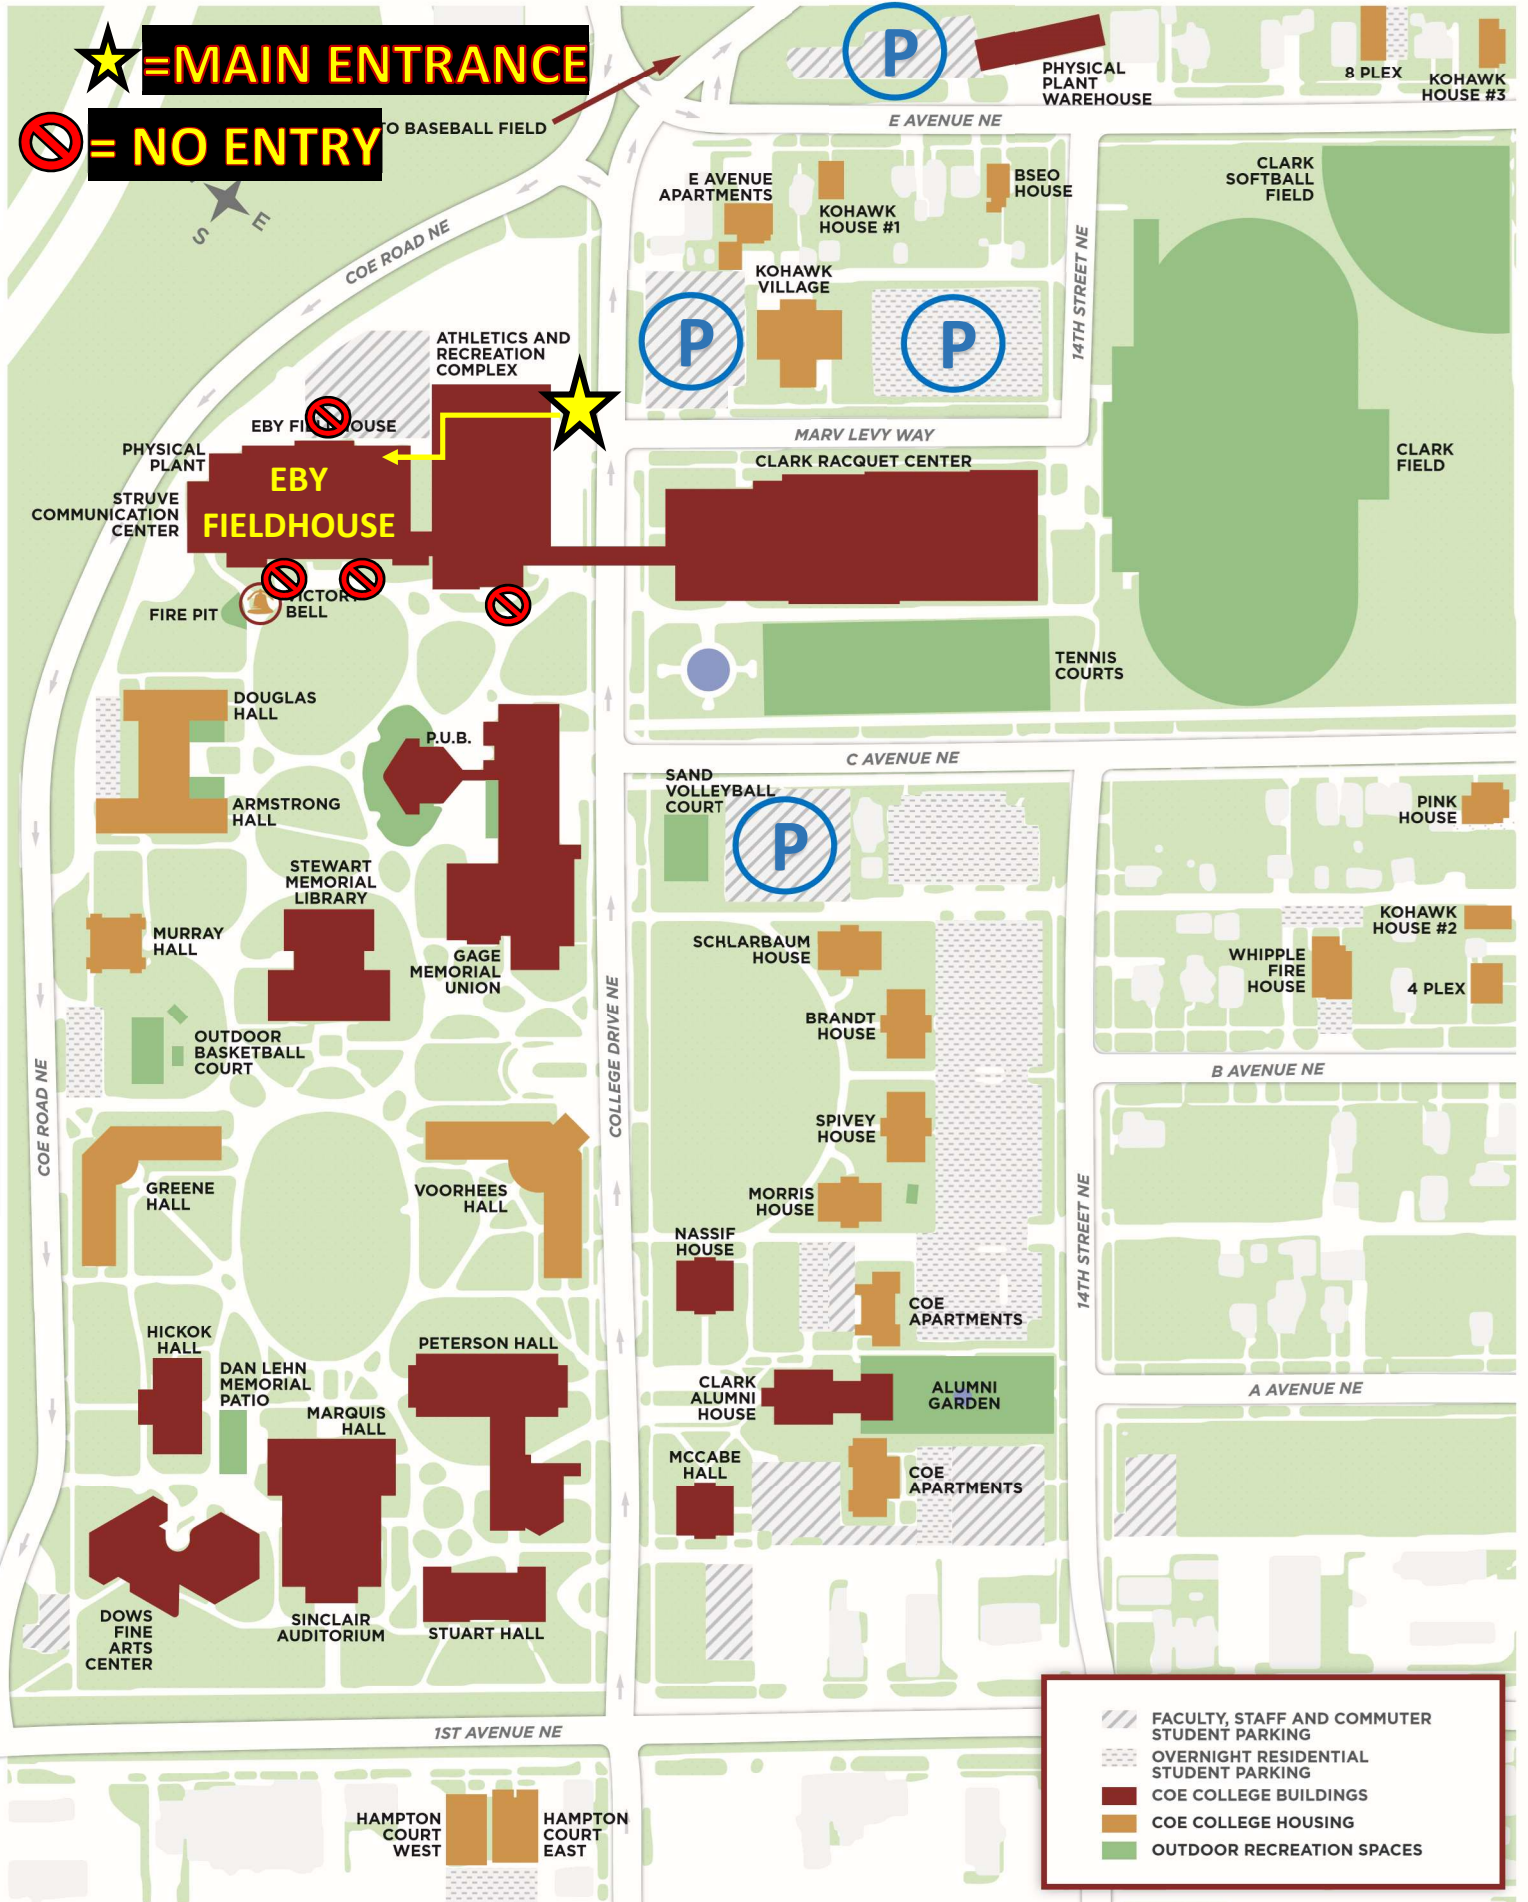

★ = MAIN ENTRANCE

⊘ = NO ENTRY

	FACULTY, STAFF AND COMMUTER STUDENT PARKING
	OVERNIGHT RESIDENTIAL STUDENT PARKING
	COE COLLEGE BUILDINGS
	COE COLLEGE HOUSING
	OUTDOOR RECREATION SPACES