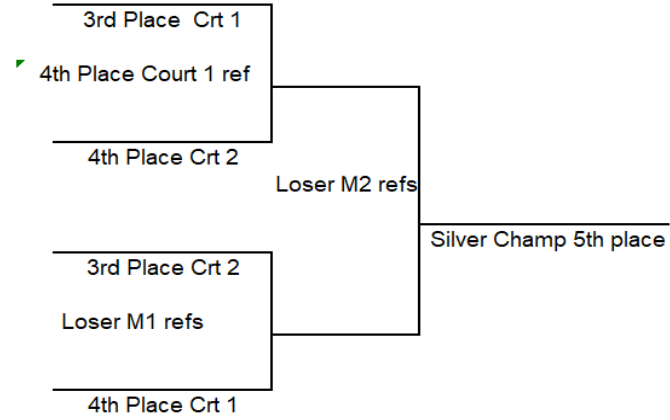

TOURNAMENT PLAYOFF

Tournament Playoff Format : 2 out of 3 games to 25. Game 3 to 15 if needed.

Championship Bracket - Court 1

Consolation Bracket - Court 2

	Semi Final	Semi Final	Finals	
Offic. Team	3	Win M1	Loser M2	
Game 1	/	/	/	
Game 2	/	/	/	
Game 3	/	/	/	

	Semi Final	Semi Final	Finals	
Offic. Team	3	Win M1	Loser M2	
Game 1	/	/	/	
Game 2	/	/	/	
Game 3	/	/	/	