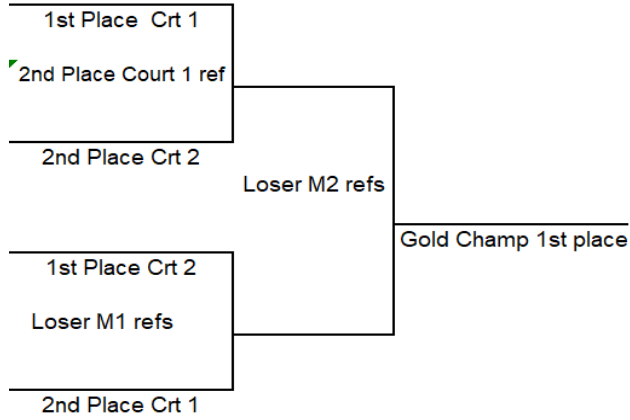

TOURNAMENT PLAYOFF

Tournament Playoff Format : 2 out of 3 games to 25. Game 3 to 15 if needed.

Championship Bracket - Court 1

Consolation Bracket - Court 2

	Semi Final	Semi Final	Finals	
Offic. Team	3	Win M1	Loser M2	
Game 1	/	/	/	
Game 2	/	/	/	
Game 3	/	/	/	

	Semi Final	Semi Final	Finals	
Offic. Team	3	Win M1	Loser M2	
Game 1	/	/	/	
Game 2	/	/	/	
Game 3	/	/	/	